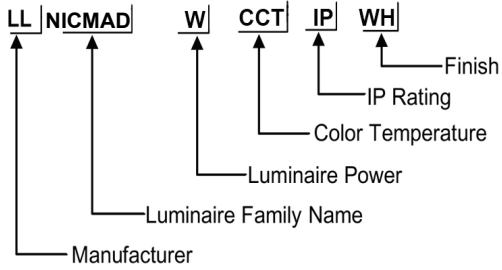

### ORDERING CODE

### Specification

- Fixture Material : Die Cast Aluminium
- Fixture Finish : Thermoset powder coated in White & Black
- Diffuser : Clear Glass
- LED Chip : CREE
- Binning : 3 step MacAdam
- Lifespan : 50,000Hrs
- CRI : >90
- Input Voltage : 220-240V AC, 50/60Hz
- Operating Temperature : -20°C to 45°C
- Warranty : 5 Years against manufacturing defects

D 89.5 \* H 108 mm

Power (W)	Lumen Lm	IP Rating	Beam Angle	Available CCT
5W	500Lm	IP65	5°/18°/36°/45°/90°	2700K
8W	800Lm			3000K
10W	1000Lm			4000K
12W	1200Lm			5000K
15W	1500Lm			6000K