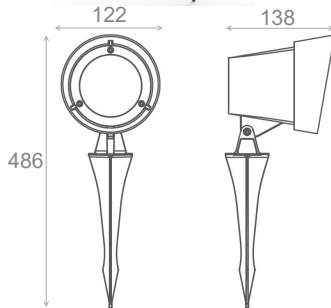

ORDERING CODE

Specification

Fixture Material	: Die Cast Aluminium
Fixture Finish	: Powder Coated
Diffuser	: Tempered Glass
Cowl Material	: Die Cast Aluminium
LED Chip	: CREE
Binning	: 3 step MacAdam
Wiring	: 3x1.0 50cm cable with antisiphon plug
Lifespan	: 50.000 Hrs
CRI	: >80
Input Voltage	: 12V AC, 50/60Hz or 220-240V AC, 50/60Hz
Operating Temperature	: -20°C to 55°C
Warranty	: 5 Years against manufacturing defects

Power (W)	Lumen Lm	IP Rating	Beam Angle	Available CCT
5W	500Lm	65	14°/25°/40°/60°	2700K
8W	800Lm			3000K
13W	1300Lm			4000K
16W	1600Lm			6000K
20W	2000Lm			