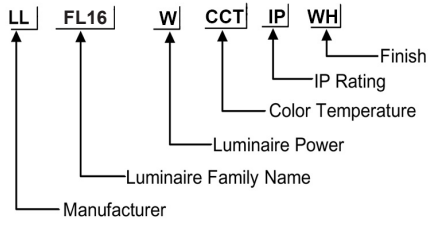

ORDERING CODE

Specification

Fixture Material	: Die Cast Aluminium
Fixture Finish	: Powder Coated
Diffuser	: Tempered Glass
Cowl Material	: Die Cast Aluminium
LED Chip	: CREE
Binning	: 3 step MacAdam
Wiring	: 3x1.0 50cm cable with antisiphon plug
Lifespan	: 50.000 Hrs
CRI	: >80
Input Voltage	: 12V AC, 50/60Hz or 220-240V AC, 50/60Hz
Operating Temperature	: -20°C to 55°C
Warranty	: 5 Years against manufacturing defects

Power (W)	Lumen Lm	IP Rating	Beam Angle	Available CCT
5W	500Lm	65	14°/25°/40°/60°	2700K
8W	800Lm			3000K
13W	1300Lm			4000K
16W	1600Lm			6000K
20W	2000Lm			