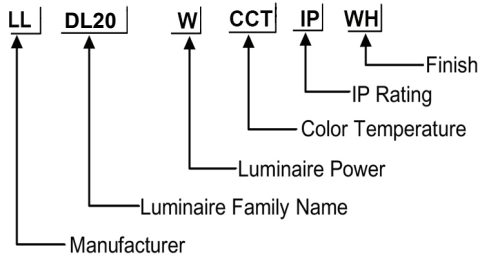

ORDERING CODE

Specification

- Fixture Material : Die Cast Aluminium
- Fixture Finish : Thermoset powder coated in White & Black
- Diffuser : Clear Glass
- LED Chip : CREE
- Binning : 3 step MacAdam
- Lifespan : 50,000Hrs
- CRI : >90
- Input Voltage : 220-240V AC, 50/60Hz
- Operating Temperature: -20°C to 45°C
- Warranty : 5 Years against manufacturing defects

104 x 104 * H 64 mm

Power (W)	Lumen Lm	IP Rating	Beam Angle	Available CCT
5 W	500Lm	IP65	5°/18°/36°/45°/90°	2700K
7 W	700Lm			3000K
9 W	900Lm			4000K
11 W	1100Lm			5000K
13 W	1300Lm			6000K
15 W	1500Lm			