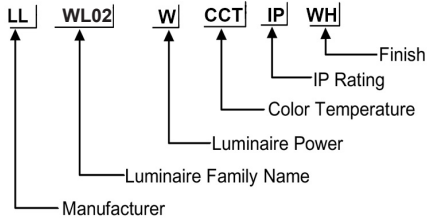

ORDERING CODE

Specification

- Fixture Material** : Die Cast Aluminium
- Fixture Finish** : Powder Coated
- Diffuser** : Poly Carbonate
- Cowl Material** : Die Cast Aluminium
- LED Chip** : CREE
- Binning** : 3 step MacAdam
- Lifespan** : 50.000 Hrs
- CRI** : >80
- Input Voltage** : 12V AC, 50/60Hz or 220-240V AC, 50/60Hz
- Operating Temperature** : -35°C to 55°C
- Warranty** : 5 Years against manufacturing defects

Power (W)	Lumen Lm	IP Rating	Beam Angle	Available CCT
3 W	300Lm	65	5°/20°/45°/60°/90°	2700K
5 W	500Lm			3000K
7 W	700Lm			4000K
9 W	900Lm			6000K