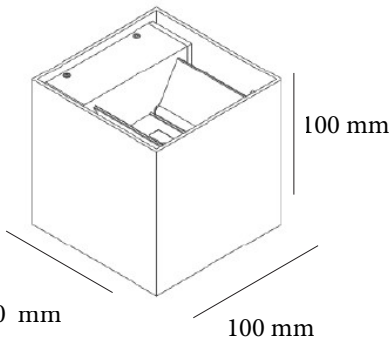

ORDERING CODE

Specification

- Fixture Material** : Die Cast Aluminium
- Fixture Finish** : Powder Coated
- Diffuser** : Poly Carbonate
- Cowl Material** : Die Cast Aluminium
- LED Chip** : CREE
- Binning** : 3 step MacAdam
- Lifespan** : 50.000 Hrs
- CRI** : >80
- Input Voltage** : 12V AC, 50/60Hz or 220-240V AC, 50/60Hz
- Operating Temperature** : -35°C to 55°C
- Warranty** : 5 Years against manufacturing defects

Power (W)	Lumen Lm	IP Rating	Beam Angle	Available CCT
3 W	300Lm	65	5°/20°/45°/60°/90°	2700K
5 W	500Lm			3000K
7 W	700Lm			4000K
9 W	900Lm			6000K