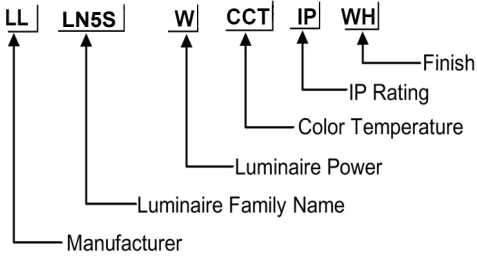

ORDERING CODE

Specification

- Fixture Material : Die Cast Aluminium
- Fixture Finish : Thermoset powder coated in White & Black
- Diffuser : Clear Glass
- LED Chip : CREE
- Binning : 3 step MacAdam
- Lifespan : 50,000Hrs
- CRI : >90
- Input Voltage : 220-240V AC, 50/60Hz
- Operating Temperature : -20°C to 45°C
- Warranty : 5 Years against manufacturing defects

Power (W)	Lumen Lm	IP Rating	Beam Angle	Available CCT
5W	500Lm	IP65	5°/18°/36°/45°/90°	2700K
				3000K
10W	1000Lm			4000K
				5000K
				6000K