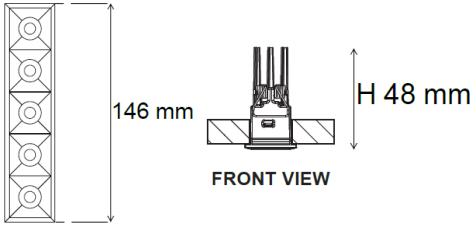

ORDERING CODE

Specification

- Fixture Material : Die Cast Aluminium
- Fixture Finish : Thermoset powder coated in White & Black
- Diffuser : Clear Glass
- LED Chip : CREE
- Binning : 3 step MacAdam
- Lifespan : 50,000Hrs
- CRI : >90
- Input Voltage : 220-240V AC, 50/60Hz
- Operating Temperature : -20°C to 45°C
- Warranty : 5 Years against manufacturing defects

Power (W)	Lumen Lm	IP Rating	Beam Angle	Available CCT
5W	500Lm	IP65	5°/18°/36°/45°/90°	2700K
				3000K
10W	1000Lm			4000K
				5000K
				6000K