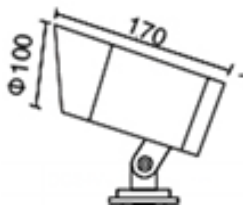

**ORDERING CODE**

**Specification**

- Fixture Material** : Die Cast Aluminium
- Fixture Finish** : Powder Coated
- Diffuser** : Tempered Glass
- Cowl Material** : Die Cast Aluminium
- LED Chip** : CREE
- Binning** : 3 step MacAdam
- Wiring** : 3x1.0 50cm cable with antisiphon plug
- Lifespan** : 50.000 Hrs
- CRI** : >80
- Input Voltage** : 12V AC, 50/60Hz or 220-240V AC, 50/60Hz
- Operating Temperature** : -20°C to 55°C
- Warranty** : 5 Years against manufacturing defects