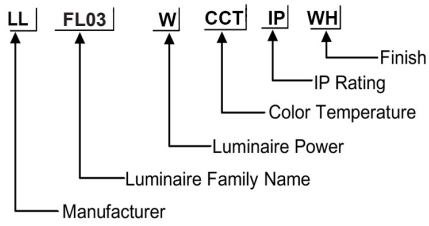

**ORDERING CODE**

**Specification**

- Fixture Material** : Die Cast Aluminium
- Fixture Finish** : Powder Coated
- Diffuser** : Tempered Glass
- Cowl Material** : Die Cast Aluminium
- LED Chip** : CREE
- Binning** : 3 step MacAdam
- Wiring** : 3x1.0 50cm cable with antisiphon plug
- Lifespan** : 50.000 Hrs
- CRI** : >80
- Input Voltage** : 12V AC, 50/60Hz or 220-240V AC, 50/60Hz
- Operating Temperature** : -20°C to 55°C
- Warranty** : 5 Years against manufacturing defects

Power (W)	Lumen Lm	IP Rating	Beam Angle	Available CCT
8W	800Lm	65	6°/15°/24°/30°	2700K
12W	1200Lm			3000K
16W	1600Lm			4000K
20W	1600Lm			6000K

SCREEN 
DIFFUSE 
HONEYCOMB 
BEAM 
FINISH 
COLOR

CUSTOM
CUSTOM
CUSTOM