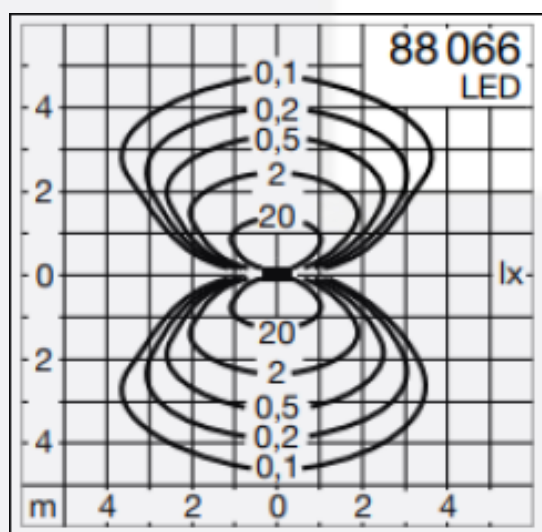

ORDERING CODE

System Wattage (W)	Lumen Output (lm)	Luminaire Efficacy (lm/W)	CRI
<input type="checkbox"/> 8	1040	130	>80
<input type="checkbox"/> 10	1300	130	>80
<input type="checkbox"/> 15	1950	130	>80
<input type="checkbox"/> 20	2600	130	>80
<input type="checkbox"/> 23	2990	130	>80

COLOR TEMPERATURE OPTION

- 2700K
 3000K
 4000K
 5000K
 6000K

BEAM ANGLE OPTION

- 5°
 18°
 24°
 36°
 45°
 60°
 90°
 120°
 Diffused

CONTROL OPTION

- DD DALI DIM 
 D1 0-10V DIM 
 PD Phase Cut DIM 
 D0 ON/OFF

LED CHIPS

LED DRIVERS

FINISH OPTION

- WH- White BR- Black

PHOTOMETRIC

DIMENSION

NOTE: LED CHIPS & LED DRIVERS as per manufacturer's recommendations.