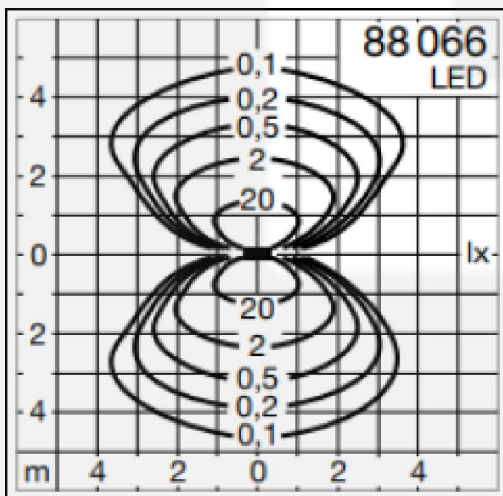

ORDERING CODE

System Wattage (W)	Lumen Output (lm)	Luminaire Efficacy (lm/W)	CRI
<input type="checkbox"/> 35W	2800Lm	80	>90
<input type="checkbox"/> 45W	3600Lm	80	>90
<input type="checkbox"/> 60W	4800Lm	80	>90
<input type="checkbox"/> 70W	5600Lm	80	>90

COLOR TEMPERATURE OPTION

2700K
 3000K
 4000K
 5000K
 6000K

BEAM ANGLE OPTION

5°
 18°
 24°
 36°
 45°
 60°
 90°
 120°
 Diffused

CONTROL OPTION

- DD DALI DIM 
- D1 0-10V DIM 
- PD Phase Cut DIM 
- D0 ON/OFF

LED CHIPS

LED DRIVERS

FINISH OPTION

- WH- White 
- BR- Black 

PHOTOMETRIC

DIMENSION

NOTE: LED CHIPS & LED DRIVERS as per manufacturer's recommendations.