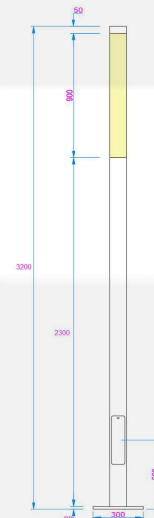

TECHNICAL DATA

Type	Pole Light
Installation	Ground Lights
Housing	Die-cast aluminium
Processing	Powder Coated
Diffuser	PMMA
Light Emission Direction	Symmetrical
Glow wire test	850°
Safety Class	I
Direct Mounting on Normal Flammable Surface	Yes
Driver Included	Yes
Adjustable	No

ORDERING CODE

System Wattage (W)	Lumen Output (lm)	Luminaire Efficacy (lm/W)	CRI
<input type="checkbox"/> 35W	2800Lm	80	>90
<input type="checkbox"/> 45W	3600Lm	80	>90
<input type="checkbox"/> 60W	4800Lm	80	>90
<input type="checkbox"/> 70W	5600Lm	80	>90

COLOR TEMPERATURE OPTION

2700K
 3000K
 4000K
 5000K
 6000K

BEAM ANGLE OPTION

5°
 18°
 24°
 36°
 45°
 60°
 90°
 120°
 Diffused

CONTROL OPTION

- DD DALI DIM 
- D1 0-10V DIM 
- PD Phase Cut DIM 
- D0 ON/OFF

LED CHIPS

LED DRIVERS

FINISH OPTION

- WH- White 
- BR- Black 

PHOTOMETRIC

DIMENSION

NOTE: LED CHIPS & LED DRIVERS as per manufacturer's recommendations.