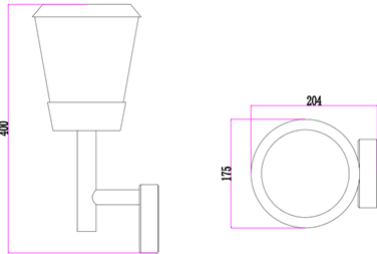

ORDERING CODE

Specification

- Fixture Material** : Die Cast Aluminium
- Fixture Finish** : Powder Coated
- Diffuser** : Tempered Glass
- Cowl Material** : Die Cast Aluminium
- LED Chip** : CREE
- Binning** : 3 step MacAdam
- Lifespan** : 50.000 Hrs
- CRI** : >80
- Input Voltage** : 12V AC, 50/60Hz or 220-240V AC, 50/60Hz
- Operating Temperature** : -20°C to 55°C
- Warranty** : 5 Years against manufacturing defects

Power (W)	Lumen Lm	IP Rating	Beam Angle	Available CCT
23W	2300Lm	54	5°/20°/45°/60°/90°	2700K
				3000K
				4000K
				5000K
				6000K