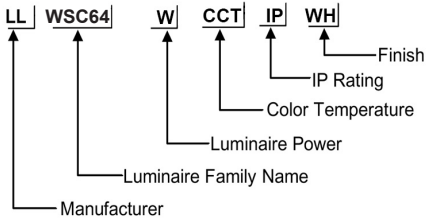

ORDERING CODE

Specification

- Fixture Material** : Die Cast Aluminium
- Fixture Finish** : Powder Coated
- Diffuser** : Tempered Glass
- Cowl Material** : Die Cast Aluminium
- LED Chip** : CREE
- Binning** : 3 step MacAdam
- Lifespan** : 50.000 Hrs
- CRI** : >80
- Input Voltage** : 12V AC, 50/60Hz or 220-240V AC, 50/60Hz
- Operating Temperature** : -20°C to 55°C
- Warranty** : 5 Years against manufacturing defects

Power (W)	Lumen Lm	IP Rating	Beam Angle	Available CCT
23W	2300Lm	54	5°/20°/45°/60°/90°	2700K
				3000K
				4000K
				5000K
				6000K