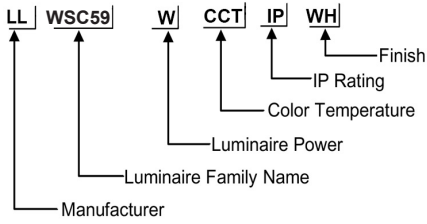

**ORDERING CODE**

**Specification**

- Fixture Material** : Die Cast Aluminium
- Fixture Finish** : Powder Coated
- Diffuser** : Tempered Glass
- Cowl Material** : Die Cast Aluminium
- LED Chip** : CREE
- Binning** : 3 step MacAdam
- Lifespan** : 50.000 Hrs
- CRI** : >80
- Input Voltage** : 12V AC, 50/60Hz or 220-240V AC, 50/60Hz
- Operating Temperature** : -20°C to 55°C
- Warranty** : 5 Years against manufacturing defects

Power (W)	Lumen Lm	IP Rating	Beam Angle	Available CCT
7W	700Lm	54	5°/20°/45°/60°/90°	2700K
				3000K
				4000K
				6000K