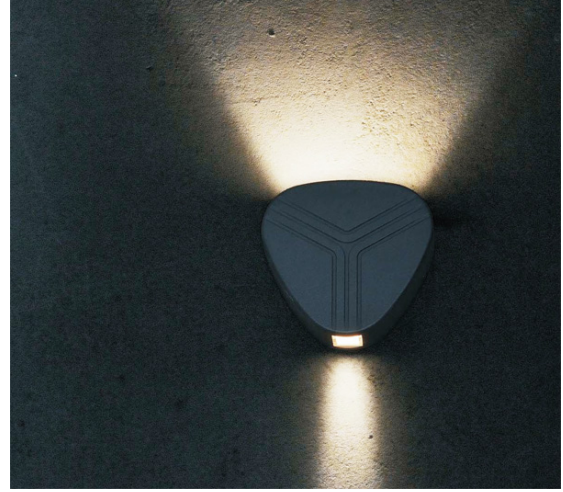

**ORDERING CODE**

**Specification**

- Fixture Material** : Die Cast Aluminium
- Fixture Finish** : Powder Coated
- Diffuser** : Tempered Glass
- Cowl Material** : Die Cast Aluminium
- LED Chip** : CREE
- Binning** : 3 step MacAdam
- Lifespan** : 50.000 Hrs
- CRI** : >80
- Input Voltage** : 12V AC, 50/60Hz or 220-240V AC, 50/60Hz
- Operating Temperature** : -20°C to 55°C
- Warranty** : 5 Years against manufacturing defects

Power (W)	Lumen Lm	IP Rating	Beam Angle	Available CCT
7W	700Lm	54	5°/20°/45°/60°/90°	2700K
				3000K
				4000K
				6000K