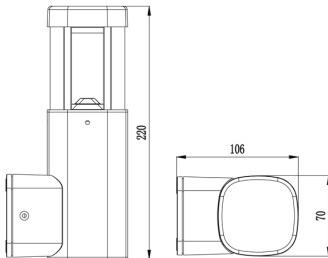

ORDERING CODE

Specification

- Fixture Material** : Die Cast Aluminium
- Fixture Finish** : Powder Coated
- Diffuser** : Tempered Glass
- Cowl Material** : Die Cast Aluminium
- LED Chip** : CREE
- Binning** : 3 step MacAdam
- Lifespan** : 50.000 Hrs
- CRI** : >80
- Input Voltage** : 12V AC, 50/60Hz or 220-240V AC, 50/60Hz
- Operating Temperature** : -20°C to 55°C
- Warranty** : 5 Years against manufacturing defects

Power (W)	Lumen Lm	IP Rating	Beam Angle	Available CCT
7W	700Lm	54	5°/20°/45°/60°/90°	2700K
				3000K
				4000K
				6000K