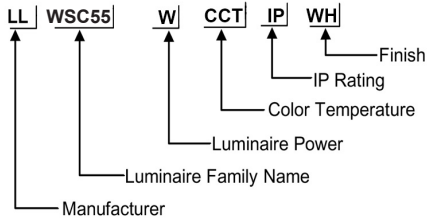

ORDERING CODE

Specification

- Fixture Material** : Die Cast Aluminium
- Fixture Finish** : Powder Coated
- Diffuser** : Tempered Glass
- Cowl Material** : Die Cast Aluminium
- LED Chip** : CREE
- Binning** : 3 step MacAdam
- Lifespan** : 50.000 Hrs
- CRI** : >80
- Input Voltage** : 12V AC, 50/60Hz or 220-240V AC, 50/60Hz
- Operating Temperature** : -20°C to 55°C
- Warranty** : 5 Years against manufacturing defects

Power (W)	Lumen Lm	IP Rating	Beam Angle	Available CCT
7W	700Lm	54	5°/20°/45°/60°/90°	2700K
				3000K
				4000K
				6000K