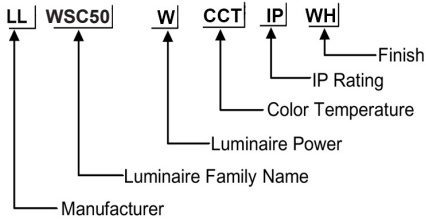

### ORDERING CODE

### Specification

- Fixture Material** : Die Cast Aluminium
- Fixture Finish** : Powder Coated
- Diffuser** : Tempered Glass
- Cowl Material** : Die Cast Aluminium
- LED Chip** : CREE
- Binning** : 3 step MacAdam
- Lifespan** : 50.000 Hrs
- CRI** : >80
- Input Voltage** : 12V AC, 50/60Hz or 220-240V AC, 50/60Hz
- Operating Temperature** : -20°C to 55°C
- Warranty** : 5 Years against manufacturing defects

Power (W)	Lumen Lm	IP Rating	Beam Angle	Available CCT
10W	1000Lm	65	5°/20°/45°/60°/90°	2700K
				3000K
				4000K
				6000K