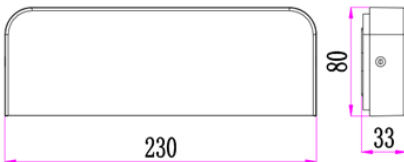

Power (W)	Lumen Lm	IP Rating	Beam Angle	Available CCT
10W	1000Lm	65	5°/20°/45°/60°/90°	2700K
				3000K
				4000K
				6000K