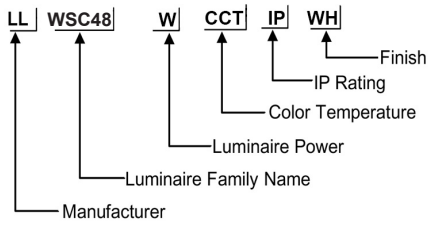

ORDERING CODE

Specification

- Fixture Material** : Die Cast Aluminium
- Fixture Finish** : Powder Coated
- Diffuser** : Tempered Glass
- Cowl Material** : Die Cast Aluminium
- LED Chip** : CREE
- Binning** : 3 step MacAdam
- Lifespan** : 50.000 Hrs
- CRI** : >80
- Input Voltage** : 12V AC, 50/60Hz or 220-240V AC, 50/60Hz
- Operating Temperature** : -20°C to 55°C
- Warranty** : 5 Years against manufacturing defects

Power (W)	Lumen Lm	IP Rating	Beam Angle	Available CCT
11W	1100Lm	65	5°/20°/45°/60°/90°	2700K
				3000K
				4000K
				6000K