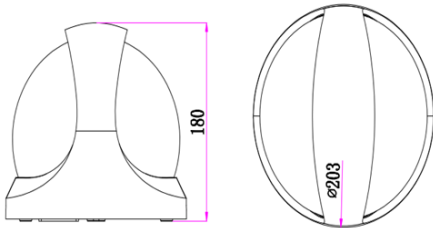

ORDERING CODE

Specification

- Fixture Material** : Die Cast Aluminium
- Fixture Finish** : Powder Coated
- Diffuser** : Tempered Glass
- Cowl Material** : Die Cast Aluminium
- LED Chip** : CREE
- Binning** : 3 step MacAdam
- Lifespan** : 50.000 Hrs
- CRI** : >80
- Input Voltage** : 12V AC, 50/60Hz or 220-240V AC, 50/60Hz
- Operating Temperature** : -20°C to 55°C
- Warranty** : 5 Years against manufacturing defects

Power (W)	Lumen Lm	IP Rating	Beam Angle	Available CCT
11W	1100Lm	65	5°/20°/45°/60°/90°	2700K
				3000K
				4000K
				6000K