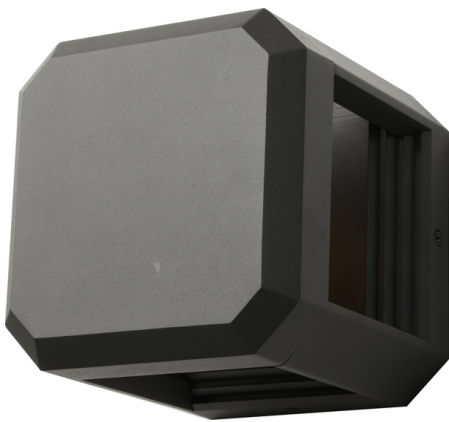

ORDERING CODE

Specification

- Fixture Material** : Die Cast Aluminium
- Fixture Finish** : Powder Coated
- Diffuser** : Tempered Glass
- Cowl Material** : Die Cast Aluminium
- LED Chip** : CREE
- Binning** : 3 step MacAdam
- Lifespan** : 50.000 Hrs
- CRI** : >80
- Input Voltage** : 12V AC, 50/60Hz or 220-240V AC, 50/60Hz
- Operating Temperature** : -20°C to 55°C
- Warranty** : 5 Years against manufacturing defects

Power (W)	Lumen Lm	IP Rating	Beam Angle	Available CCT
13W	1300Lm	65	5°/20°/45°/60°/90°	2700K
				3000K
				4000K
				6000K