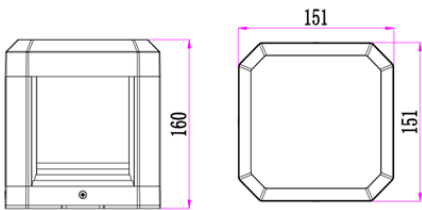

ORDERING CODE

Specification

- Fixture Material** : Die Cast Aluminium
- Fixture Finish** : Powder Coated
- Diffuser** : Tempered Glass
- Cowl Material** : Die Cast Aluminium
- LED Chip** : CREE
- Binning** : 3 step MacAdam
- Lifespan** : 50.000 Hrs
- CRI** : >80
- Input Voltage** : 12V AC, 50/60Hz or 220-240V AC, 50/60Hz
- Operating Temperature** : -20°C to 55°C
- Warranty** : 5 Years against manufacturing defects

Power (W)	Lumen Lm	IP Rating	Beam Angle	Available CCT
13W	1300Lm	65	5°/20°/45°/60°/90°	2700K
				3000K
				4000K
				6000K