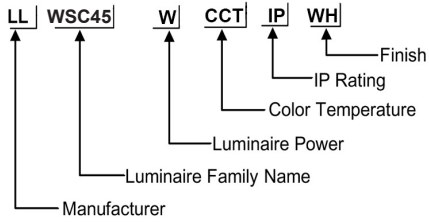

ORDERING CODE

Specification

- Fixture Material** : Die Cast Aluminium
- Fixture Finish** : Powder Coated
- Diffuser** : Tempered Glass
- Cowl Material** : Die Cast Aluminium
- LED Chip** : CREE
- Binning** : 3 step MacAdam
- Lifespan** : 50.000 Hrs
- CRI** : >80
- Input Voltage** : 12V AC, 50/60Hz or 220-240V AC, 50/60Hz
- Operating Temperature** : -20°C to 55°C
- Warranty** : 5 Years against manufacturing defects

Power (W)	Lumen Lm	IP Rating	Beam Angle	Available CCT
13W	1300Lm	65	5°/20°/45°/60°/90°	2700K
				3000K
				4000K
				6000K