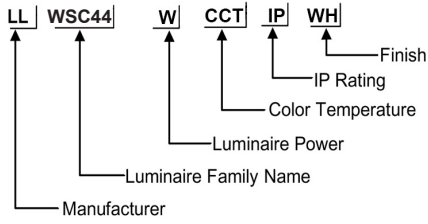

ORDERING CODE

Specification

- Fixture Material** : Die Cast Aluminium
- Fixture Finish** : Powder Coated
- Diffuser** : Tempered Glass
- Cowl Material** : Die Cast Aluminium
- LED Chip** : CREE
- Binning** : 3 step MacAdam
- Lifespan** : 50.000 Hrs
- CRI** : >80
- Input Voltage** : 12V AC, 50/60Hz or 220-240V AC, 50/60Hz
- Operating Temperature** : -20°C to 55°C
- Warranty** : 5 Years against manufacturing defects

Power (W)	Lumen Lm	IP Rating	Beam Angle	Available CCT
20W	2000Lm	65	5°/20°/45°/60°/90°	2700K
				3000K
				4000K
				6000K