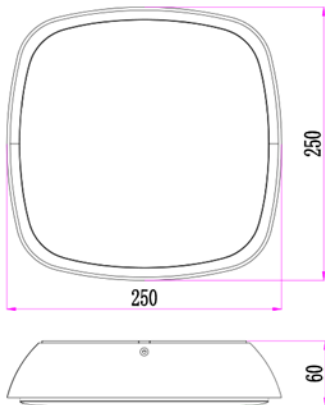

ORDERING CODE

Specification

- Fixture Material** : Die Cast Aluminium
- Fixture Finish** : Powder Coated
- Diffuser** : Tempered Glass
- Cowl Material** : Die Cast Aluminium
- LED Chip** : CREE
- Binning** : 3 step MacAdam
- Lifespan** : 50.000 Hrs
- CRI** : >80
- Input Voltage** : 12V AC, 50/60Hz or 220-240V AC, 50/60Hz
- Operating Temperature** : -20°C to 55°C
- Warranty** : 5 Years against manufacturing defects

Power (W)	Lumen Lm	IP Rating	Beam Angle	Available CCT
20W	2000Lm	65	5°/20°/45°/60°/90°	2700K
				3000K
				4000K
				6000K