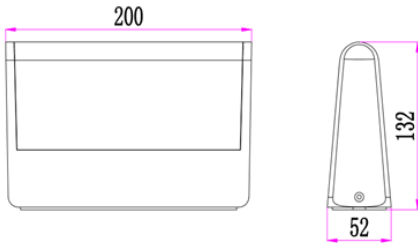

**ORDERING CODE**

**Specification**

- Fixture Material** : Die Cast Aluminium
- Fixture Finish** : Powder Coated
- Diffuser** : Tempered Glass
- Cowl Material** : Die Cast Aluminium
- LED Chip** : CREE
- Binning** : 3 step MacAdam
- Lifespan** : 50.000 Hrs
- CRI** : >80
- Input Voltage** : 12V AC, 50/60Hz or 220-240V AC, 50/60Hz
- Operating Temperature** : -20°C to 55°C
- Warranty** : 5 Years against manufacturing defects

Power (W)	Lumen Lm	IP Rating	Beam Angle	Available CCT
13W	1300Lm	65	5°/20°/45°/60°/90°	2700K
				3000K
				4000K
				6000K