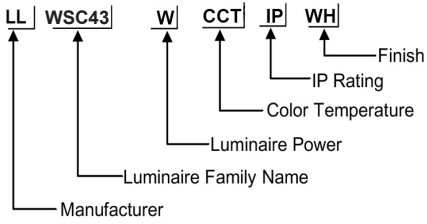

**ORDERING CODE**

**Specification**

- Fixture Material** : Die Cast Aluminium
- Fixture Finish** : Powder Coated
- Diffuser** : Tempered Glass
- Cowl Material** : Die Cast Aluminium
- LED Chip** : CREE
- Binning** : 3 step MacAdam
- Lifespan** : 50.000 Hrs
- CRI** : >80
- Input Voltage** : 12V AC, 50/60Hz or 220-240V AC, 50/60Hz
- Operating Temperature** : -20°C to 55°C
- Warranty** : 5 Years against manufacturing defects

Power (W)	Lumen Lm	IP Rating	Beam Angle	Available CCT
13W	1300Lm	65	5°/20°/45°/60°/90°	2700K
				3000K
				4000K
				6000K