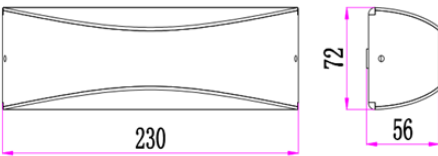

Power (W)	Lumen Lm	IP Rating	Beam Angle	Available CCT
7W	700Lm	65	5°/20°/45°/60°/90°	2700K
				3000K
				4000K
				6000K