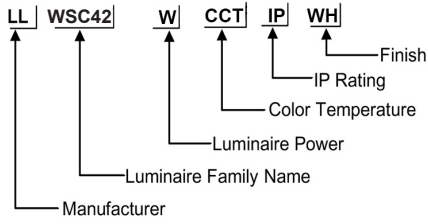

### ORDERING CODE

## Specification

- Fixture Material** : Die Cast Aluminium
- Fixture Finish** : Powder Coated
- Diffuser** : Tempered Glass
- Cowl Material** : Die Cast Aluminium
- LED Chip** : CREE
- Binning** : 3 step MacAdam
- Lifespan** : 50.000 Hrs
- CRI** : >80
- Input Voltage** : 12V AC, 50/60Hz or 220-240V AC, 50/60Hz
- Operating Temperature** : -20°C to 55°C
- Warranty** : 5 Years against manufacturing defects

Power (W)	Lumen Lm	IP Rating	Beam Angle	Available CCT
7W	700Lm	65	5°/20°/45°/60°/90°	2700K
				3000K
				4000K
				6000K