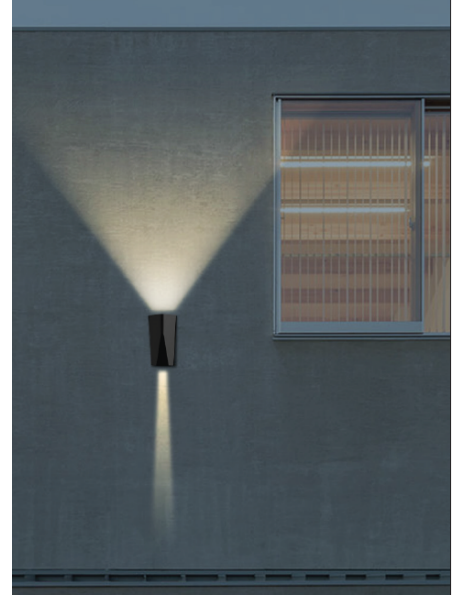

ORDERING CODE

Specification

- Fixture Material** : Die Cast Aluminium
- Fixture Finish** : Powder Coated
- Diffuser** : Tempered Glass
- Cowl Material** : Die Cast Aluminium
- LED Chip** : CREE
- Binning** : 3 step MacAdam
- Lifespan** : 50.000 Hrs
- CRI** : >80
- Input Voltage** : 12V AC, 50/60Hz or 220-240V AC, 50/60Hz
- Operating Temperature** : -20°C to 55°C
- Warranty** : 5 Years against manufacturing defects

Power (W)	Lumen Lm	IP Rating	Beam Angle	Available CCT
10W	1000Lm	65	5°/20°/45°/60°/90°	2700K
				3000K
				4000K
				6000K