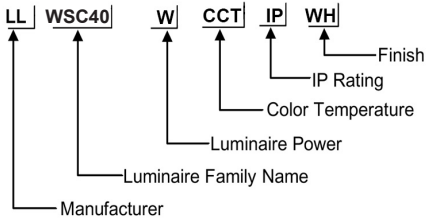

ORDERING CODE

Specification

- Fixture Material** : Die Cast Aluminium
- Fixture Finish** : Powder Coated
- Diffuser** : Tempered Glass
- Cowl Material** : Die Cast Aluminium
- LED Chip** : CREE
- Binning** : 3 step MacAdam
- Lifespan** : 50.000 Hrs
- CRI** : >80
- Input Voltage** : 12V AC, 50/60Hz or 220-240V AC, 50/60Hz
- Operating Temperature** : -20°C to 55°C
- Warranty** : 5 Years against manufacturing defects

Power (W)	Lumen Lm	IP Rating	Beam Angle	Available CCT
10W	1000Lm	65	5°/20°/45°/60°/90°	2700K
				3000K
				4000K
				6000K