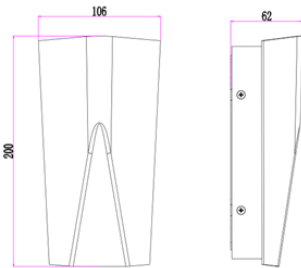

ORDERING CODE

Specification

- Fixture Material** : Die Cast Aluminium
- Fixture Finish** : Powder Coated
- Diffuser** : Tempered Glass
- Cowl Material** : Die Cast Aluminium
- LED Chip** : CREE
- Binning** : 3 step MacAdam
- Lifespan** : 50.000 Hrs
- CRI** : >80
- Input Voltage** : 12V AC, 50/60Hz or 220-240V AC, 50/60Hz
- Operating Temperature** : -20°C to 55°C
- Warranty** : 5 Years against manufacturing defects

Power (W)	Lumen Lm	IP Rating	Beam Angle	Available CCT
10W	1000Lm	65	5°/20°/45°/60°/90°	2700K
				3000K
				4000K
				6000K