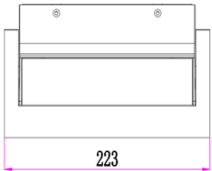

**ORDERING CODE**

**Specification**

- Fixture Material** : Die Cast Aluminium
- Fixture Finish** : Powder Coated
- Diffuser** : Tempered Glass
- Cowl Material** : Die Cast Aluminium
- LED Chip** : CREE
- Binning** : 3 step MacAdam
- Lifespan** : 50.000 Hrs
- CRI** : >80
- Input Voltage** : 12V AC, 50/60Hz or 220-240V AC, 50/60Hz
- Operating Temperature** : -20°C to 55°C
- Warranty** : 5 Years against manufacturing defects

Power (W)	Lumen Lm	IP Rating	Beam Angle	Available CCT
13W	1300Lm	65	5°/20°/45°/60°/90°	2700K
				3000K
				4000K
				6000K