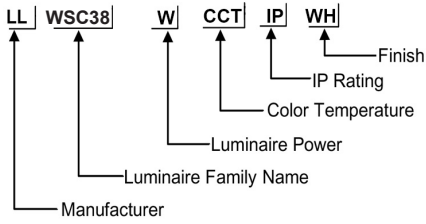

**ORDERING CODE**

**Specification**

- Fixture Material** : Die Cast Aluminium
- Fixture Finish** : Powder Coated
- Diffuser** : Tempered Glass
- Cowl Material** : Die Cast Aluminium
- LED Chip** : CREE
- Binning** : 3 step MacAdam
- Lifespan** : 50.000 Hrs
- CRI** : >80
- Input Voltage** : 12V AC, 50/60Hz or 220-240V AC, 50/60Hz
- Operating Temperature** : -20°C to 55°C
- Warranty** : 5 Years against manufacturing defects

Power (W)	Lumen Lm	IP Rating	Beam Angle	Available CCT
13W	1300Lm	65	5°/20°/45°/60°/90°	2700K
				3000K
				4000K
				6000K