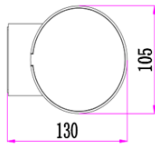

**ORDERING CODE**

**Specification**

- Fixture Material** : Die Cast Aluminium
- Fixture Finish** : Powder Coated
- Diffuser** : Tempered Glass
- Cowl Material** : Die Cast Aluminium
- LED Chip** : CREE
- Binning** : 3 step MacAdam
- Lifespan** : 50.000 Hrs
- CRI** : >80
- Input Voltage** : 12V AC, 50/60Hz or 220-240V AC, 50/60Hz
- Operating Temperature** : -20°C to 55°C
- Warranty** : 5 Years against manufacturing defects

Power (W)	Lumen Lm	IP Rating	Beam Angle	Available CCT
13W	1300Lm	65	5°/20°/45°/60°/90°	2700K
				3000K
				4000K
				6000K