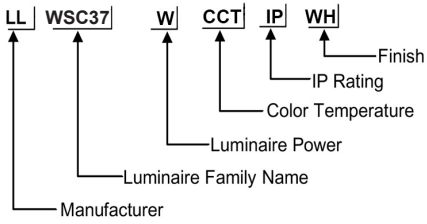

**ORDERING CODE**

**Specification**

- Fixture Material** : Die Cast Aluminium
- Fixture Finish** : Powder Coated
- Diffuser** : Tempered Glass
- Cowl Material** : Die Cast Aluminium
- LED Chip** : CREE
- Binning** : 3 step MacAdam
- Lifespan** : 50.000 Hrs
- CRI** : >80
- Input Voltage** : 12V AC, 50/60Hz or 220-240V AC, 50/60Hz
- Operating Temperature** : -20°C to 55°C
- Warranty** : 5 Years against manufacturing defects

Power (W)	Lumen Lm	IP Rating	Beam Angle	Available CCT
13W	1300Lm	65	5°/20°/45°/60°/90°	2700K
				3000K
				4000K
				6000K