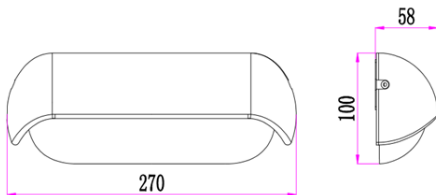

**ORDERING CODE**

**Specification**

- Fixture Material** : Die Cast Aluminium
- Fixture Finish** : Powder Coated
- Diffuser** : Tempered Glass
- Cowl Material** : Die Cast Aluminium
- LED Chip** : CREE
- Binning** : 3 step MacAdam
- Lifespan** : 50.000 Hrs
- CRI** : >80
- Input Voltage** : 12V AC, 50/60Hz or 220-240V AC, 50/60Hz
- Operating Temperature** : -20°C to 55°C
- Warranty** : 5 Years against manufacturing defects

Power (W)	Lumen Lm	IP Rating	Beam Angle	Available CCT
13W	1300Lm	65	5°/20°/45°/60°/90°	2700K
				3000K
				4000K
				6000K