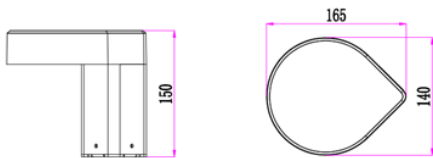

ORDERING CODE

Specification

- Fixture Material** : Die Cast Aluminium
- Fixture Finish** : Powder Coated
- Diffuser** : Tempered Glass
- Cowl Material** : Die Cast Aluminium
- LED Chip** : CREE
- Binning** : 3 step MacAdam
- Wiring** : 3x1.0 50cm cable with antisiphon plug
- Lifespan** : 50.000 Hrs
- CRI** : >80
- Input Voltage** : 12V AC, 50/60Hz or 220-240V AC, 50/60Hz
- Operating Temperature** : -20°C to 55°C
- Warranty** : 5 Years against manufacturing defects

Power (W)	Lumen Lm	IP Rating	Beam Angle	Available CCT
13W	1300Lm	65	5°/20°/45°/60°/90°	2700K
				3000K
				4000K
				6000K