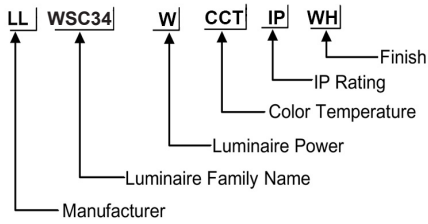

ORDERING CODE

Specification

- Fixture Material** : Die Cast Aluminium
- Fixture Finish** : Powder Coated
- Diffuser** : Tempered Glass
- Cowl Material** : Die Cast Aluminium
- LED Chip** : CREE
- Binning** : 3 step MacAdam
- Wiring** : 3x1.0 50cm cable with antisiphon plug
- Lifespan** : 50.000 Hrs
- CRI** : >80
- Input Voltage** : 12V AC, 50/60Hz or 220-240V AC, 50/60Hz
- Operating Temperature** : -20°C to 55°C
- Warranty** : 5 Years against manufacturing defects

Power (W)	Lumen Lm	IP Rating	Beam Angle	Available CCT
13W	1300Lm	65	5°/20°/45°/60°/90°	2700K
				3000K
				4000K
				6000K