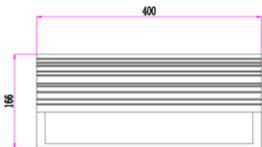

ORDERING CODE

Specification

- Fixture Material** : Die Cast Aluminium
- Fixture Finish** : Powder Coated
- Diffuser** : Tempered Glass
- Cowl Material** : Die Cast Aluminium
- LED Chip** : CREE
- Binning** : 3 step MacAdam
- Lifespan** : 50.000 Hrs
- CRI** : >80
- Input Voltage** : 12V AC, 50/60Hz or 220-240V AC, 50/60Hz
- Operating Temperature** : -20°C to 55°C
- Warranty** : 5 Years against manufacturing defects

Power (W)	Lumen Lm	IP Rating	Beam Angle	Available CCT
10 W	1000Lm	65	5°/20°/45°/60°/90°	2700K
15 W	1500Lm			3000K
20 W	2000Lm			4000K
25 W	2500Lm			6000K