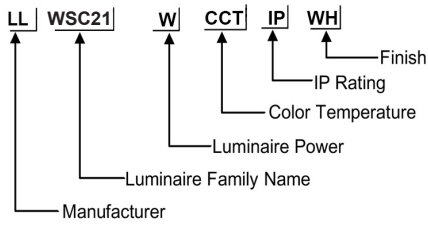

ORDERING CODE

Specification

- Fixture Material** : Die Cast Aluminium
- Fixture Finish** : Powder Coated
- Diffuser** : Tempered Glass
- Cowl Material** : Die Cast Aluminium
- LED Chip** : CREE
- Binning** : 3 step MacAdam
- Lifespan** : 50.000 Hrs
- CRI** : >80
- Input Voltage** : 12V AC, 50/60Hz or 220-240V AC, 50/60Hz
- Operating Temperature** : -20°C to 55°C
- Warranty** : 5 Years against manufacturing defects

Power (W)	Lumen Lm	IP Rating	Beam Angle	Available CCT
10 W	1000Lm	65	5°/20°/45°/60°/90°	2700K
15 W	1500Lm			3000K
20 W	2000Lm			4000K
25 W	2500Lm			6000K