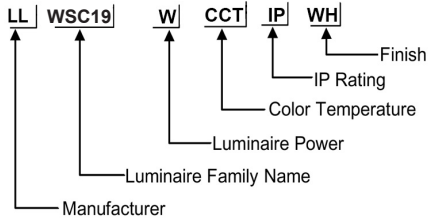

ORDERING CODE

Specification

- Fixture Material** : Die Cast Aluminium
- Fixture Finish** : Powder Coated
- Diffuser** : Tempered Glass
- Cowl Material** : Die Cast Aluminium
- LED Chip** : CREE
- Binning** : 3 step MacAdam
- Lifespan** : 50.000 Hrs
- CRI** : >80
- Input Voltage** : 12V AC, 50/60Hz or 220-240V AC, 50/60Hz
- Operating Temperature** : -20°C to 55°C
- Warranty** : 5 Years against manufacturing defects

Power (W)	Lumen Lm	IP Rating	Beam Angle	Available CCT
10 W	1000Lm	65	5°/20°/45°/60°/90°	2700K
15 W	1500Lm			3000K
20 W	2000Lm			4000K
25 W	2500Lm			6000K