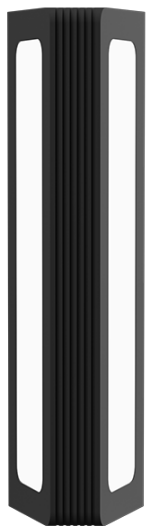

ORDERING CODE

Specification

- Fixture Material** : Die Cast Aluminium
- Fixture Finish** : Powder Coated
- Diffuser** : Tempered Glass
- Cowl Material** : Die Cast Aluminium
- LED Chip** : CREE
- Binning** : 3 step MacAdam
- Lifespan** : 50.000 Hrs
- CRI** : >80
- Input Voltage** : 12V AC, 50/60Hz or 220-240V AC, 50/60Hz
- Operating Temperature** : -20°C to 55°C
- Warranty** : 5 Years against manufacturing defects

Power (W)	Lumen Lm	IP Rating	Beam Angle	Available CCT
10 W	1000Lm	65	5°/20°/45°/60°/90°	2700K
15 W	1500Lm			3000K
20 W	2000Lm			4000K
25 W	2500Lm			6000K