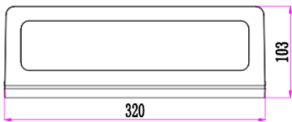

ORDERING CODE

Specification

- Fixture Material** : Die Cast Aluminium
- Fixture Finish** : Powder Coated
- Diffuser** : Tempered Glass
- Cowl Material** : Die Cast Aluminium
- LED Chip** : CREE
- Binning** : 3 step MacAdam
- Lifespan** : 50.000 Hrs
- CRI** : >80
- Input Voltage** : 12V AC, 50/60Hz or 220-240V AC, 50/60Hz
- Operating Temperature** : -20°C to 55°C
- Warranty** : 5 Years against manufacturing defects

Power (W)	Lumen Lm	IP Rating	Beam Angle	Available CCT
10 W	1000Lm	65	5°/20°/45°/60°/90°	2700K
15 W	1500Lm			3000K
20 W	2000Lm			4000K
25 W	2500Lm			6000K