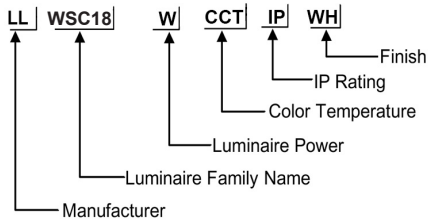

**ORDERING CODE**

**Specification**

- Fixture Material** : Die Cast Aluminium
- Fixture Finish** : Powder Coated
- Diffuser** : Tempered Glass
- Cowl Material** : Die Cast Aluminium
- LED Chip** : CREE
- Binning** : 3 step MacAdam
- Lifespan** : 50.000 Hrs
- CRI** : >80
- Input Voltage** : 12V AC, 50/60Hz or 220-240V AC, 50/60Hz
- Operating Temperature** : -20°C to 55°C
- Warranty** : 5 Years against manufacturing defects

Power (W)	Lumen Lm	IP Rating	Beam Angle	Available CCT
5 W	500Lm	65	5°/20°/45°/60°/90°	2700K
9 W	900Lm			3000K
13 W	1300Lm			4000K
15 W	1500Lm			6000K