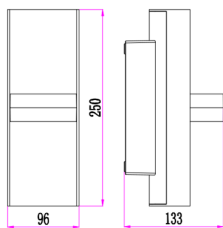

**ORDERING CODE**

**Specification**

- Fixture Material** : Die Cast Aluminium
- Fixture Finish** : Powder Coated
- Diffuser** : Tempered Glass
- Cowl Material** : Die Cast Aluminium
- LED Chip** : CREE
- Binning** : 3 step MacAdam
- Lifespan** : 50.000 Hrs
- CRI** : >80
- Input Voltage** : 12V AC, 50/60Hz or 220-240V AC, 50/60Hz
- Operating Temperature** : -20°C to 55°C
- Warranty** : 5 Years against manufacturing defects

Power (W)	Lumen Lm	IP Rating	Beam Angle	Available CCT
5 W	500Lm	65	5°/20°/45°/60°/90°	2700K
9 W	900Lm			3000K
13 W	1300Lm			4000K
15 W	1500Lm			6000K