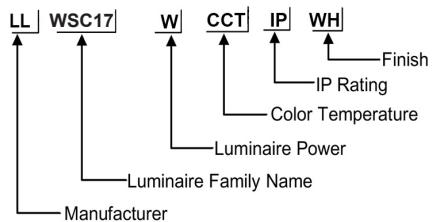

ORDERING CODE

Specification

- Fixture Material** : Die Cast Aluminium
- Fixture Finish** : Powder Coated
- Diffuser** : Tempered Glass/PC
- Cowl Material** : Die Cast Aluminium
- LED Chip** : CREE
- Binning** : 3 step MacAdam
- Lifespan** : 50.000 Hrs
- CRI** : >80
- Input Voltage** : 12V AC, 50/60Hz or 220-240V AC, 50/60Hz
- Operating Temperature** : -20°C to 55°C
- Warranty** : 5 Years against manufacturing defects

| Power (W) | Lumen Lm | IP Rating | Beam Angle | Available CCT |
|-----------|----------|-----------|--------------------|---------------|
| 5 W | 500Lm | 65 | 5°/20°/45°/60°/90° | 2700K |
| 9 W | 900Lm | | | 3000K |
| 13 W | 1300Lm | | | 4000K |
| 15 W | 1500Lm | | | 6000K |