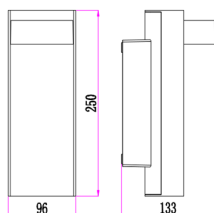

ORDERING CODE

Specification

- Fixture Material** : Die Cast Aluminium
- Fixture Finish** : Powder Coated
- Diffuser** : Tempered Glass/PC
- Cowl Material** : Die Cast Aluminium
- LED Chip** : CREE
- Binning** : 3 step MacAdam
- Lifespan** : 50.000 Hrs
- CRI** : >80
- Input Voltage** : 12V AC, 50/60Hz or 220-240V AC, 50/60Hz
- Operating Temperature** : -20°C to 55°C
- Warranty** : 5 Years against manufacturing defects

| Power (W) | Lumen Lm | IP Rating | Beam Angle | Available CCT |
|-----------|----------|-----------|--------------------|---------------|
| 5 W | 500Lm | 65 | 5°/20°/45°/60°/90° | 2700K |
| 9 W | 900Lm | | | 3000K |
| 13 W | 1300Lm | | | 4000K |
| 15 W | 1500Lm | | | 6000K |