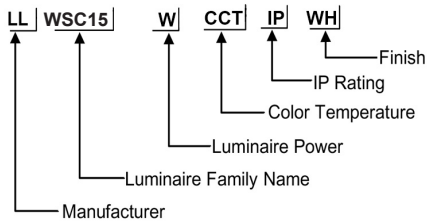

ORDERING CODE

Specification

- Fixture Material** : Die Cast Aluminium
- Fixture Finish** : Powder Coated
- Diffuser** : Safety Glass / PC
- Cowl Material** : Die Cast Aluminium
- LED Chip** : CREE
- Binning** : 3 step MacAdam
- Lifespan** : 50.000 Hrs
- CRI** : >80
- Input Voltage** : 12V AC, 50/60Hz or 220-240V AC, 50/60Hz
- Operating Temperature** : -25°C to 40°C
- Warranty** : 5 Years against manufacturing defects

90 mm

125 mm

80 mm

Power (W)	Lumen Lm	IP Rating	Beam Angle	Available CCT
2 W	200Lm	IP65	5°/20°/45°/60°/90°	2700K
4 W	400Lm			3000K
6 W	600Lm			4000K
8 W	800Lm			6000K