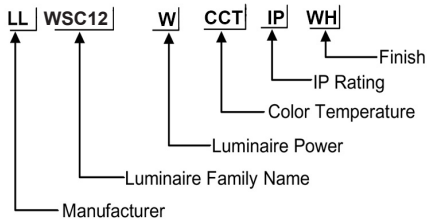

ORDERING CODE

Specification

- Fixture Material** : Die Cast Aluminium
- Fixture Finish** : Powder Coated
- Diffuser** : Safety Glass / PC
- Cowl Material** : Die Cast Aluminium
- LED Chip** : CREE
- Binning** : 3 step MacAdam
- Lifespan** : 50.000 Hrs
- CRI** : >80
- Input Voltage** : 12V AC, 50/60Hz or 220-240V AC, 50/60Hz
- Operating Temperature** : -25°C to 40°C
- Warranty** : 5 Years against manufacturing defects

162 mm

133 mm

56 mm

Power (W)	Lumen Lm	IP Rating	Beam Angle	Available CCT
2 W	200Lm	IP65	5°/20°/45°/60°/90°	2700K
4 W	400Lm			3000K
6 W	600Lm			4000K
8 W	800Lm			6000K