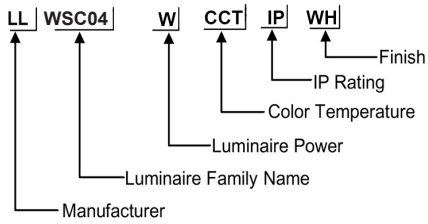

ORDERING CODE

Ø115 mm

30 mm

Specification

- Fixture Material** : Die Cast Aluminium
- Fixture Finish** : Powder Coated
- Diffuser** : Safety Glass / PMMA
- Cowl Material** : Die Cast Aluminium
- LED Chip** : CREE
- Binning** : 3 step MacAdam
- Lifespan** : 50.000 Hrs
- CRI** : >80
- Input Voltage** : 12V AC, 50/60Hz or 220-240V AC, 50/60Hz
- Operating Temperature** : -25°C to 40°C
- Warranty** : 5 Years against manufacturing defects

Power (W)	Lumen Lm	IP Rating	Beam Angle	Available CCT
3W	300Lm	IP65	5°/20°/45°/60°/90°	2700K
5 W	500Lm			3000K
7 W	700Lm			4000K
9 W	900Lm			6000K