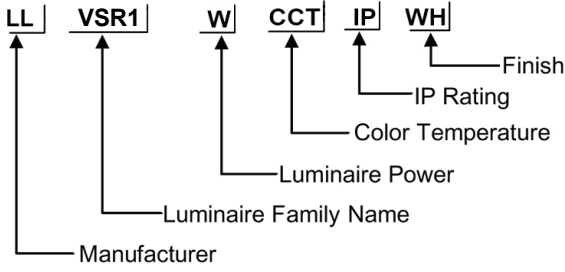

ORDERING CODE

D 108 * H 87 mm

Specification

- Fixture Material : Die Cast Aluminium
- Fixture Finish : Thermoset powder coated in White & Black
- Diffuser : Clear Glass
- LED Chip : CREE
- Binning : 3 step MacAdam
- Lifespan : 50,000Hrs
- CRI : >90
- Input Voltage : 220-240V AC, 50/60Hz
- Operating Temperature: -20°C to 45°C
- Warranty : 5 Years against manufacturing defects

Power (W)	Lumen Lm	IP Rating	Beam Angle	Available CCT
5W	500Lm	IP65	5°/18°/36°/45°/90°	2700K
8W	800Lm			3000K
11W	1100Lm			4000K
15W	1500Lm			5000K
				6000K

BEAM

CUSTOM

FINISH

CUSTOM

COLOR

CUSTOM