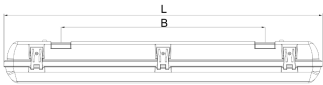

ORDERING CODE

Specification

- Fixture Material : PC frosted lens, PC base, stainless steel clips
- Fixture Finish : Powder Coated
- Diffuser : Polycarbonate
- LED Chip : CREE
- Binning : 3 step MacAdam
- Lifespan : 50.000 Hrs
- CRI : >80
- Input Voltage : 220 - 240 V, 50/60Hz
- Operating Temperature : -35°C to +55°C
- Warranty : 5 Years against manufacturing defects

660*80*76mm
1200*80*76mm
1500*80*76mm

| Power (W) | Lumen Lm | IP Rating | Beam Angle | Available CCT |
|-----------|----------|-----------|--------------------|---------------|
| 18W | 125Lm/w | IP66 | 5°/20°/45°/60°/90° | 2700K |
| 30W | 130Lm/w | | | 3000K |
| | | | | 4000K |
| | | | | 6000K |