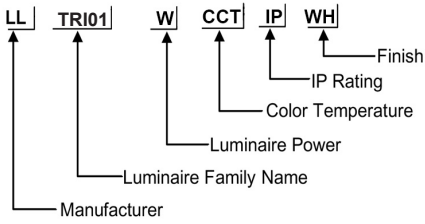

ORDERING CODE

Specification

- Fixture Material : PC frosted lens, PC base, stainless steel clips
- Fixture Finish : Powder Coated
- Diffuser : Polycarbonate
- LED Chip : CREE
- Binning : 3 step MacAdam
- Lifespan : 50.000 Hrs
- CRI : >80
- Input Voltage : 220 - 240 V, 50/60Hz
- Operating Temperature : -35°C to +55°C
- Warranty : 5 Years against manufacturing defects

660*80*76mm
1200*80*76mm
1500*80*76mm

| Power (W) | Lumen Lm | IP Rating | Beam Angle | Available CCT |
|-----------|----------|-----------|--------------------|---------------|
| 18W | 125Lm/w | IP66 | 5°/20°/45°/60°/90° | 2700K |
| 30W | 130Lm/w | | | 3000K |
| | | | | 4000K |
| | | | | 6000K |