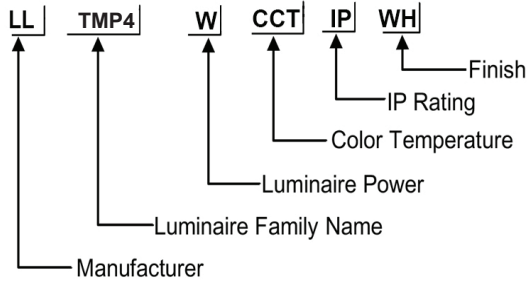

ORDERING CODE

Specification

Fixture Material	: Die Cast Aluminium
Fixture Finish	: Powder Coated
Diffuser	: Clear Glass
LED Chip	: CREE
Binning	: 3 step MacAdam
Lifespan	: 50,000Hrs
CRI	: >90
Input Voltage	: 48V, 50/60Hz
Operating Temperature	: -25°C to +45°C
Warranty	: 5 Years against manufacturing defects

Power (W)	Lumen Lm	IP Rating	Beam Angle	Available CCT
9 W	900Lm	IP20	Diffused	2700K
				3000K
				4000K
				5000K
				6000K