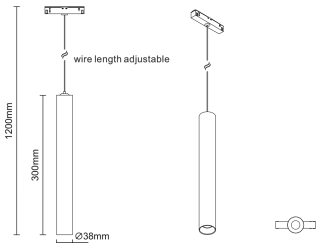

ORDERING CODE

Specification

- Fixture Material : Die Cast Aluminium
- Fixture Finish : Powder Coated
- Diffuser : Clear Glass
- LED Chip : CREE
- Binning : 3 step MacAdam
- Lifespan : 50,000Hrs
- CRI : >90
- Input Voltage : 48V, 50/60Hz
- Operating Temperature : -25°C to +45°C
- Warranty : 5 Years against manufacturing defects

| Power (W) | Lumen Lm | IP Rating | Beam Angle | Available CCT |
|-----------|----------|-----------|------------|---------------|
| 9 W | 900Lm | IP20 | Diffused | 2700K |
| | | | | 3000K |
| | | | | 4000K |
| | | | | 5000K |
| | | | | 6000K |