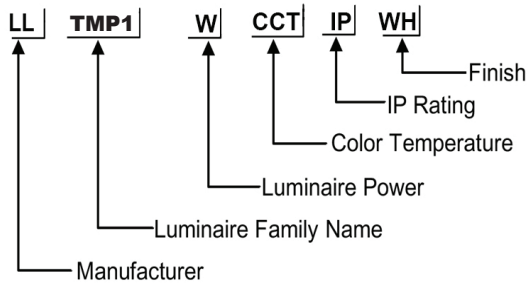

ORDERING CODE

Specification

- Fixture Material : Die Cast Aluminium
- Fixture Finish : Powder Coated
- Diffuser : Clear Glass
- LED Chip : CREE
- Binning : 3 step MacAdam
- Lifespan : 50,000Hrs
- CRI : >90
- Input Voltage : 48V, 50/60Hz
- Operating Temperature : -25°C to +45°C
- Warranty : 5 Years against manufacturing defects

| Power (W) | Lumen Lm | IP Rating | Beam Angle | Available CCT |
|-----------|----------|-----------|------------|---------------|
| 9 W | 900Lm | IP20 | Diffused | 2700K |
| | | | | 3000K |
| | | | | 4000K |
| | | | | 5000K |
| | | | | 6000K |