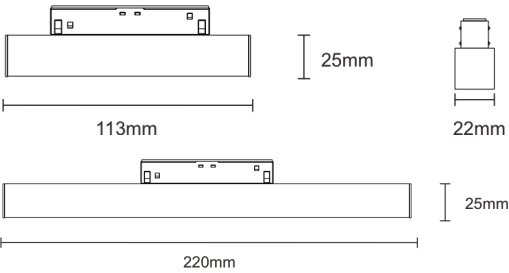

ORDERING CODE

Specification

- Fixture Material : Die Cast Aluminium
- Fixture Finish : Powder Coated
- Diffuser : Frosted PC diffuser
- LED Chip : CREE
- Binning : 3 step MacAdam
- Lifespan : 50,000Hrs
- CRI : >90
- Input Voltage : 48V, 50/60Hz
- Operating Temperature : -25°C to +45°C
- Warranty : 5 Years against manufacturing defects

Power (W)	Lumen Lm	IP Rating	Beam Angle	Available CCT
6 W	600Lm	IP20	Diffused	2700K
12 W	1200Lm			3000K
18 W	1800Lm			4000K
				5000K
				6000K

Honey Comb Louver