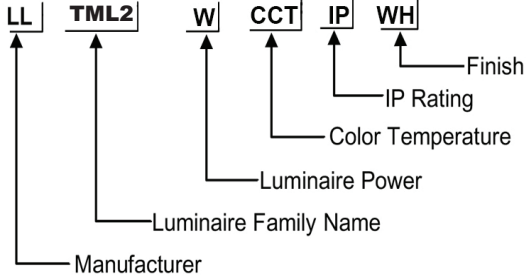

ORDERING CODE

Specification

- Fixture Material : Die Cast Aluminium
- Fixture Finish : Powder Coated
- Diffuser : Frosted PC diffuser
- LED Chip : CREE
- Binning : 3 step MacAdam
- Lifespan : 50,000Hrs
- CRI : >90
- Input Voltage : 48V, 50/60Hz
- Operating Temperature : -25°C to +45°C
- Warranty : 5 Years against manufacturing defects

Power (W)	Lumen Lm	IP Rating	Beam Angle	Available CCT
6 W	600Lm	IP20	Diffused	2700K
12 W	1200Lm			3000K
18 W	1800Lm			4000K
				5000K
				6000K

Honey Comb Louver