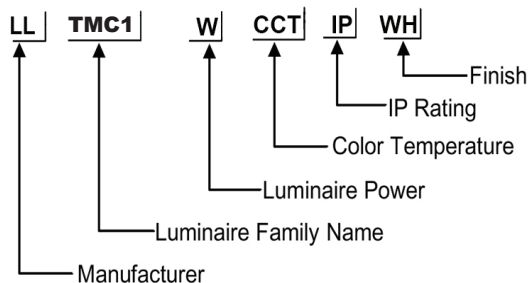

### ORDERING CODE

### Specification

- Fixture Material : Die Cast Aluminium
- Fixture Finish : Powder Coated
- Diffuser : Frosted PC diffuser
- LED Chip : CREE
- Binning : 3 step MacAdam
- Lifespan : 50,000Hrs
- CRI : >90
- Input Voltage : 48V, 50/60Hz
- Operating Temperature : -25°C to +45°C
- Warranty : 5 Years against manufacturing defects

Power (W)	Lumen Lm	IP Rating	Beam Angle	Available CCT
16 W	1600Lm	IP20	Diffused	2700K
				3000K
				4000K
				5000K
				6000K