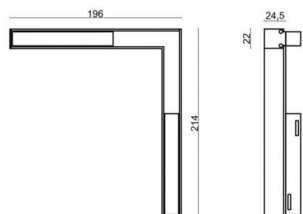

Power (W)	Lumen Lm	IP Rating	Beam Angle	Available CCT
16 W	1600Lm	IP20	Diffused	2700K
				3000K
				4000K
				5000K
				6000K