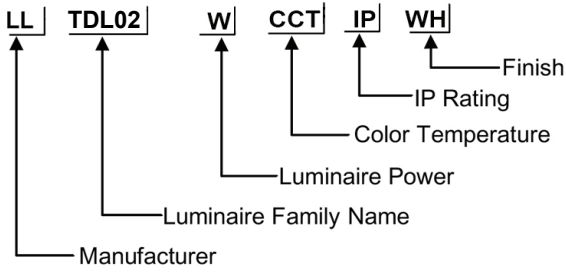

ORDERING CODE

Specification

- Fixture Material : Die Cast Aluminium
- Fixture Finish : Thermoset powder coated in White & Black
- Diffuser : Clear Glass
- LED Chip : CREE
- Binning : 3 step MacAdam
- Lifespan : 50,000Hrs
- CRI : >90
- Input Voltage : 220-240V AC, 50/60Hz
- Operating Temperature: -20°C to 45°C
- Warranty : 5 Years against manufacturing defects

Power (W)	Lumen Lm	IP Rating	Beam Angle	Available CCT
3W	300Lm	IP65	5°/18°/36°/45°/90°	2700K
5W	500Lm			3000K
7W	700Lm			4000K
11W	1100Lm			5000K
13W	1300Lm			6000K

BEAM
CUSTOM

FINISH
CUSTOM

COLOR
CUSTOM