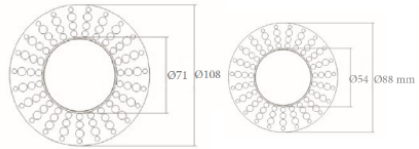

ORDERING CODE

Specification

- Fixture Material : Die Cast Aluminium
- Fixture Finish : Thermoset powder coated in White & Black
- Diffuser : Clear Glass
- LED Chip : CREE
- Binning : 3 step MacAdam
- Lifespan : 50,000Hrs
- CRI : >90
- Input Voltage : 220-240V AC, 50/60Hz
- Operating Temperature: -20°C to 45°C
- Warranty : 5 Years against manufacturing defects

Power (W)	Lumen Lm	IP Rating	Beam Angle	Available CCT
3W	300Lm	IP65	5°/18°/36°/45°/90°	2700K
5W	500Lm			3000K
7W	700Lm			4000K
11W	1100Lm			5000K
13W	1300Lm			6000K

BEAM
CUSTOM

FINISH
CUSTOM

COLOR
CUSTOM