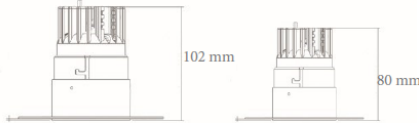

ORDERING CODE

Specification

- Fixture Material : Die Cast Aluminium
- Fixture Finish : Thermoset powder coated in White & Black
- Diffuser : Clear Glass
- LED Chip : CREE
- Binning : 3 step MacAdam
- Lifespan : 50,000Hrs
- CRI : >90
- Input Voltage : 220-240V AC, 50/60Hz
- Operating Temperature: -20°C to 45°C
- Warranty : 5 Years against manufacturing defects

Power (W)	Lumen Lm	IP Rating	Beam Angle	Available CCT
3W	300Lm	IP65	5°/18°/36°/45°/90°	2700K
5W	500Lm			3000K
7W	700Lm			4000K
11W	1100Lm			5000K
13W	1300Lm			6000K

BEAM
CUSTOM

FINISH
CUSTOM

COLOR
CUSTOM