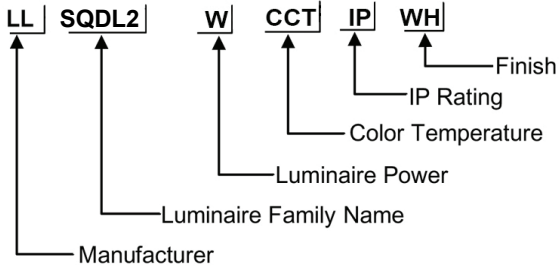

ORDERING CODE

Specification

- Fixture Material : Die Cast Aluminium
- Fixture Finish : Thermoset powder coated in White & Black
- Diffuser : Clear Glass
- LED Chip : CREE
- Binning : 3 step MacAdam
- Lifespan : 50,000Hrs
- CRI : >90
- Input Voltage : 220-240V AC, 50/60Hz
- Operating Temperature : -20°C to 45°C
- Warranty : 5 Years against manufacturing defects

Power (W)	Lumen Lm	IP Rating	Beam Angle	Available CCT
8W	800Lm	IP54	5°/18°/36°/45°/90°	2700K
10W	1000Lm			3000K
12W	1200Lm			4000K
15W	1500Lm			5000K
18W	1800Lm			6000K