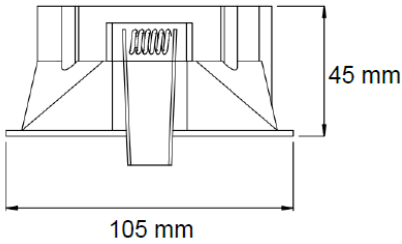

ORDERING CODE

Specification

- Fixture Material : Die Cast Aluminium
- Fixture Finish : Thermoset powder coated in White & Black
- Diffuser : Clear Glass
- LED Chip : CREE
- Binning : 3 step MacAdam
- Lifespan : 50,000Hrs
- CRI : >90
- Input Voltage : 220-240V AC, 50/60Hz
- Operating Temperature : -20°C to 45°C
- Warranty : 5 Years against manufacturing defects

Power (W)	Lumen Lm	IP Rating	Beam Angle	Available CCT
8W	800Lm	IP54	5°/18°/36°/45°/90°	2700K
10W	1000Lm			3000K
12W	1200Lm			4000K
15W	1500Lm			5000K
18W	1800Lm			6000K