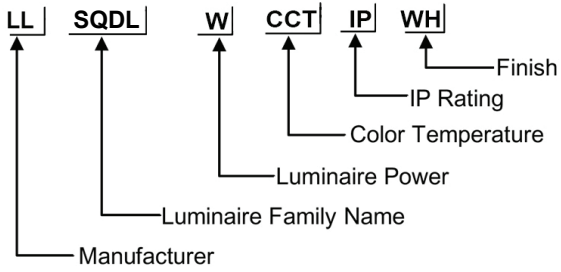

ORDERING CODE

Specification

- Fixture Material : Die Cast Aluminium
- Fixture Finish : Thermoset powder coated in White & Black
- Diffuser : Clear Glass/Opal polycarbonate
- LED Chip : CREE
- Binning : 3 step MacAdam
- Lifespan : 50,000Hrs
- CRI : >90
- Input Voltage : 220-240V AC, 50/60Hz
- Operating Temperature : -20°C to 45°C
- Warranty : 5 Years against manufacturing defects

Power (W)	Lumen Lm	IP Rating	Beam Angle	Available CCT
8W	800Lm	IP44	5°/18°/36°/45°/90°	2700K
10W	1000Lm			3000K
12W	1200Lm			4000K
15W	1500Lm			5000K
20W	2000Lm			6000K