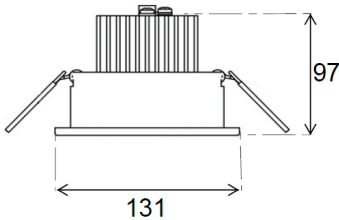

ORDERING CODE

Specification

- Fixture Material : Die Cast Aluminium
- Fixture Finish : Thermoset powder coated in White & Black
- Diffuser : Clear Glass/Opal polycarbonate
- LED Chip : CREE
- Binning : 3 step MacAdam
- Lifespan : 50,000Hrs
- CRI : >90
- Input Voltage : 220-240V AC, 50/60Hz
- Operating Temperature : -20°C to 45°C
- Warranty : 5 Years against manufacturing defects