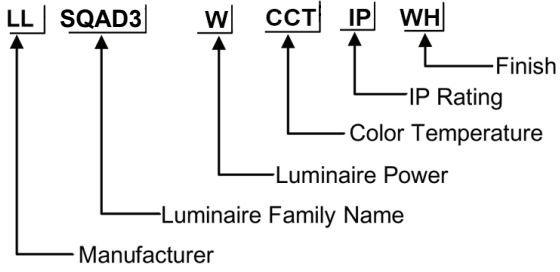

### ORDERING CODE

115 x 115 \* H 88 mm

### Specification

- Fixture Material : Die Cast Aluminium
- Fixture Finish : Thermoset powder coated in White & Black
- Diffuser : Clear Glass
- LED Chip : CREE
- Binning : 3 step MacAdam
- Lifespan : 50,000Hrs
- CRI : >90
- Input Voltage : 220-240V AC, 50/60Hz
- Operating Temperature : -20°C to 45°C
- Warranty : 5 Years against manufacturing defects

Power (W)	Lumen Lm	IP Rating	Beam Angle	Available CCT
8W	800Lm	IP44	5°/18°/36°/45°/90°	2700K
10W	1000Lm			3000K
12W	1200Lm			4000K
15W	1500Lm			5000K
20W	2000Lm			6000K