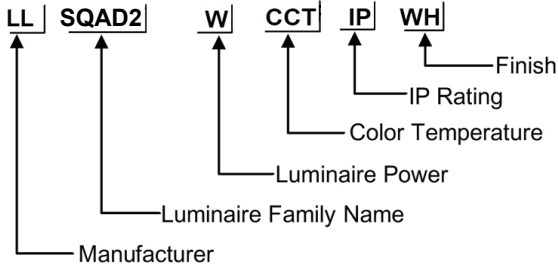

### ORDERING CODE

**115 x 115 \* H65 mm**

### Specification

- Fixture Material : Die Cast Aluminium
- Fixture Finish : Thermoset powder coated in White & Black
- Diffuser : Clear Glass
- LED Chip : CREE
- Binning : 3 step MacAdam
- Lifespan : 50,000Hrs
- CRI : >90
- Input Voltage : 220-240V AC, 50/60Hz
- Operating Temperature: -20°C to 45°C
- Warranty : 5 Years against manufacturing defects

Power (W)	Lumen Lm	IP Rating	Beam Angle	Available CCT
8W	800Lm	IP44	5°/18°/36°/45°/90°	2700K
10W	1000Lm			3000K
12W	1200Lm			4000K
15W	1500Lm			5000K
20W	2000Lm			6000K

**BEAM**  
 CUSTOM

**FINISH**  
 CUSTOM