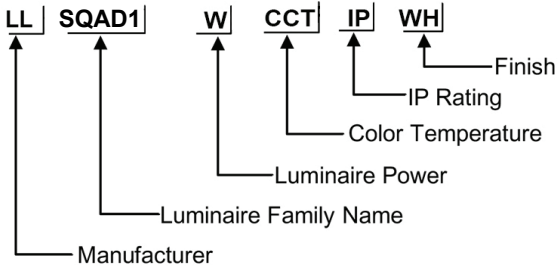

ORDERING CODE

Specification

114 x 114 * H 99

- Fixture Material : Die Cast Aluminium
- Fixture Finish : Thermoset powder coated in White & Black
- Diffuser : Clear Glass
- LED Chip : CREE
- Binning : 3 step MacAdam
- Lifespan : 50,000Hrs
- CRI : >90
- Input Voltage : 220-240V AC, 50/60Hz
- Operating Temperature: -20°C to 45°C
- Warranty : 5 Years against manufacturing defects

Power (W)	Lumen Lm	IP Rating	Beam Angle	Available CCT
8W	800Lm	IP44	5°/18°/36°/45°/90°	2700K
10W	1000Lm			3000K
12W	1200Lm			4000K
15W	1500Lm			5000K
20W	2000Lm			6000K