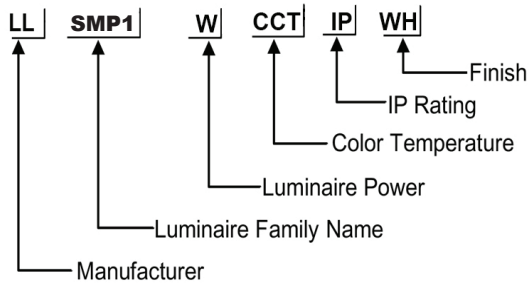

ORDERING CODE

Φ60*60

Specification

- Fixture Material : Die Cast Aluminium
- Fixture Finish : Powder Coated
- Diffuser : Clear Glass
- LED Chip : CREE
- Binning : 3 step MacAdam
- Lifespan : 50,000Hrs
- CRI : >90
- Input Voltage : 48V, 50/60Hz
- Operating Temperature : -25°C to +45°C
- Warranty : 5 Years against manufacturing defects

Power (W)	Lumen Lm	IP Rating	Beam Angle	Available CCT
7 W	700Lm	IP20	Diffused	3000K

Honey Comb Louver