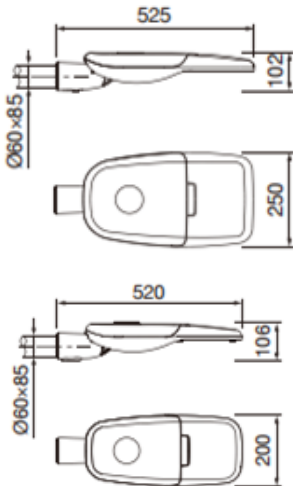

ORDERING CODE

Specification

Fixture Material	: Die-cast ALuminum
Pole Material	: Aluminum Steel
Fixture Finish	: Powder Coated
Diffuser	: Safety Glass
LED Chip	: CREE
Binning	: 3 step MacAdam
Lifespan	: 50,000 Hrs
CRI	: >70 / >80 / >90
Input Voltage	: 220V / 240V, 50/60Hz
Operating Temperature	: -20°C to +70°C
Warranty	: 5 Years against manufacturing defects

Power (W)	Lumen Lm	IP Rating	Beam Angle	Available CCT
25W	3625Lm	IP66	T I / T II / T III / T IV / T V	2700K
40W	5800Lm			3000K
60W	8700Lm			4000K
75W	10875Lm			6000K
100W	14500Lm			