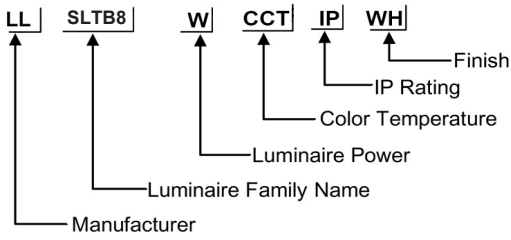

ORDERING CODE

Specification

Fixture Material	: Die-cast ALuminum
Pole Material	: Aluminum Steel
Fixture Finish	: Powder Coated
Diffuser	: Safety Glass
LED Chip	: CREE
Binning	: 3 step MacAdam
Lifespan	: 50,000 Hrs
CRI	: >70 / >80 / >90
Input Voltage	: 220V / 240V, 50/60Hz
Operating Temperature	: -20°C to +70°C
Warranty	: 5 Years against manufacturing defects

Power (W)	Lumen Lm	IP Rating	Beam Angle	Available CCT
25W	3625Lm	IP66	T I / T II / T III / T IV / T V	2700K
40W	5800Lm			3000K
60W	8700Lm			4000K
75W	10875Lm			6000K
100W	14500Lm			