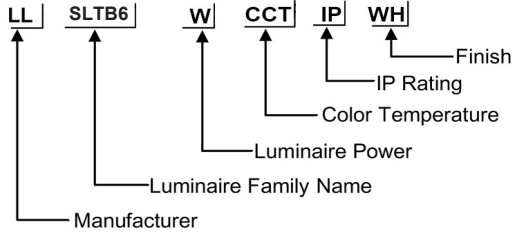

ORDERING CODE

Specification

Fixture Material	: Die-cast ALuminum
Pole Material	: Aluminum Steel
Fixture Finish	: Powder Coated
Diffuser	: Safety Glass
LED Chip	: CREE
Binning	: 3 step MacAdam
Lifespan	: 50,000 Hrs
CRI	: >70 / >80 / >90
Input Voltage	: 220V / 240V, 50/60Hz
Operating Temperature	: -20°C to +70°C
Warranty	: 5 Years against manufacturing defects

Power (W)	Lumen Lm	IP Rating	Beam Angle	Available CCT
120W	17400Lm	IP66	T I / T II / T III / T IV / T V	2700K
150W	21750Lm			3000K
180W	26100Lm			4000K
200W	29000Lm			6000K