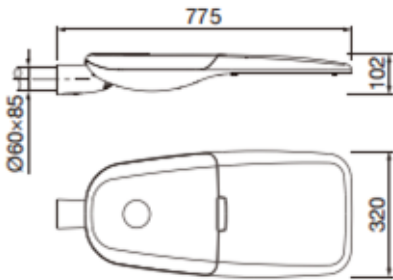

ORDERING CODE

Specification

Fixture Material	: Die-cast ALuminum
Pole Material	: Aluminum Steel
Fixture Finish	: Powder Coated
Diffuser	: Safety Glass
LED Chip	: CREE
Binning	: 3 step MacAdam
Lifespan	: 50,000 Hrs
CRI	: >70 / >80 / >90
Input Voltage	: 220V / 240V, 50/60Hz
Operating Temperature	: -20°C to +70°C
Warranty	: 5 Years against manufacturing defects

Power (W)	Lumen Lm	IP Rating	Beam Angle	Available CCT
120W	17400Lm	IP66	T I / T II / T III / T IV / T V	2700K
150W	21750Lm			3000K
180W	26100Lm			4000K
200W	29000Lm			6000K