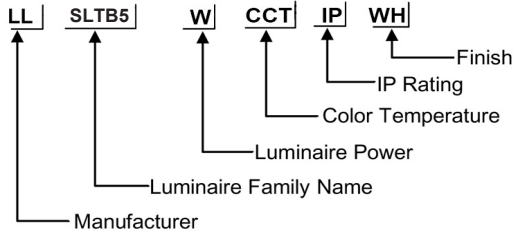

ORDERING CODE

Specification

Fixture Material	: Die-cast ALuminum
Pole Material	: Aluminum Steel
Fixture Finish	: Powder Coated
Diffuser	: Safety Glass
LED Chip	: CREE
Binning	: 3 step MacAdam
Lifespan	: 50,000 Hrs
CRI	: >70 / >80 / >90
Input Voltage	: 220V / 240V, 50/60Hz
Operating Temperature	: -20°C to +70°C
Warranty	: 5 Years against manufacturing defects

Power (W)	Lumen Lm	IP Rating	Beam Angle	Available CCT
200W	29000Lm	IP66	T I / T II / T III / T IV / T V	2700K
240W	34800Lm			3000K
300W	43500Lm			4000K
350W	50750Lm			6000K