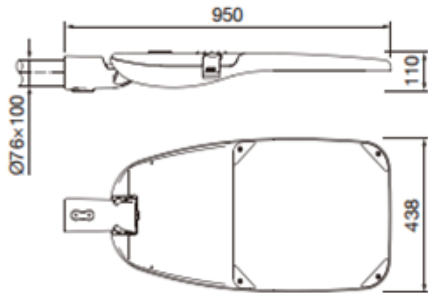

ORDERING CODE

Specification

Fixture Material	: Die-cast ALuminum
Pole Material	: Aluminum Steel
Fixture Finish	: Powder Coated
Diffuser	: Safety Glass
LED Chip	: CREE
Binning	: 3 step MacAdam
Lifespan	: 50,000 Hrs
CRI	: >70 / >80 / >90
Input Voltage	: 220V / 240V, 50/60Hz
Operating Temperature	: -20°C to +70°C
Warranty	: 5 Years against manufacturing defects

Power (W)	Lumen Lm	IP Rating	Beam Angle	Available CCT
200W	29000Lm	IP66	T I / T II / T III / T IV / T V	2700K
240W	34800Lm			3000K
300W	43500Lm			4000K
350W	50750Lm			6000K