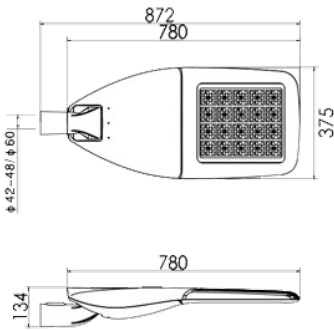

ORDERING CODE

Specification

- Fixture Material : Die-cast ALuminum
- Pole Material : Aluminum Steel
- Fixture Finish : Powder Coated
- Diffuser : Safety Glass
- LED Chip : CREE
- Binning : 3 step MacAdam
- Lifespan : 50,000 Hrs
- CRI : >70 / >80 / >90
- Input Voltage : 220V / 240V, 50/60Hz
- Operating Temperature : -20°C to +70°C
- Warranty : 5 Years against manufacturing defects

Power (W)	Lumen Lm	IP Rating	Beam Angle	Available CCT
30W	4350Lm	IP65	T I / T II / T III / T IV / T V	2700K
60W	8700Lm			3000K
80W	11600Lm			4000K
100W	14500Lm			6000K