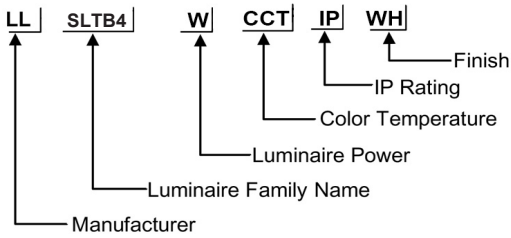

ORDERING CODE

Specification

- Fixture Material : Die-cast ALuminum
- Pole Material : Aluminum Steel
- Fixture Finish : Powder Coated
- Diffuser : Safety Glass
- LED Chip : CREE
- Binning : 3 step MacAdam
- Lifespan : 50,000 Hrs
- CRI : >70 / >80 / >90
- Input Voltage : 220V / 240V, 50/60Hz
- Operating Temperature : -20°C to +70°C
- Warranty : 5 Years against manufacturing defects

Power (W)	Lumen Lm	IP Rating	Beam Angle	Available CCT
30W	4350Lm	IP65	T I / T II / T III / T IV / T V	2700K
60W	8700Lm			3000K
80W	11600Lm			4000K
100W	14500Lm			6000K