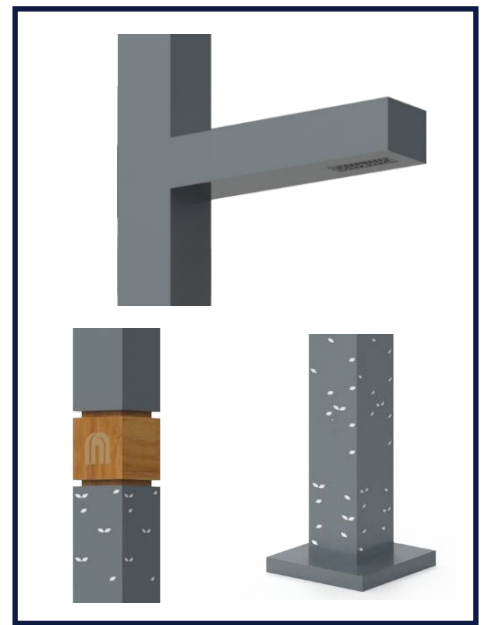

ORDERING CODE

TOP VIEW

BOTTOM VIEW

Specification

Fixture Material	: Die-cast ALuminum
Pole Material	: Aluminum Steel
Fixture Finish	: Powder Coated
Diffuser	: Safety Glass
LED Chip	: CREE
Binning	: 3 step MacAdam
Lifespan	: 50,000 Hrs
CRI	: >70 / >80 / >90
Input Voltage	: 220V / 240V, 50/60Hz
Operating Temperature	: -20°C to +70°C
Warranty	: 5 Years against manufacturing defects