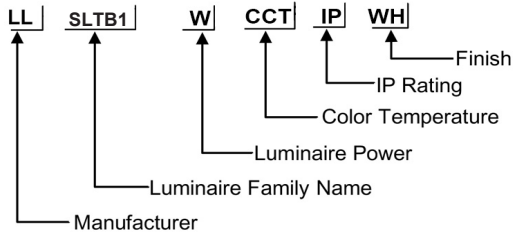

ORDERING CODE

TOP VIEW

BOTTOM VIEW

Specification

Fixture Material	: Die-cast ALuminum
Pole Material	: Aluminum Steel
Fixture Finish	: Powder Coated
Diffuser	: Safety Glass
LED Chip	: CREE
Binning	: 3 step MacAdam
Lifespan	: 50,000 Hrs
CRI	: >70 / >80 / >90
Input Voltage	: 220V / 240V, 50/60Hz
Operating Temperature	: -20°C to +70°C
Warranty	: 5 Years against manufacturing defects

Power (W)	Lumen Lm	IP Rating	Beam Angle	Available CCT
30W	4350Lm	IP65	T I / T II / T III / T IV / T V	2700K
50W	7250Lm			3000K
65W	9425Lm			4000K
75W	10875Lm			6000K