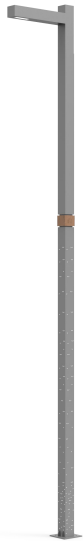

ORDERING CODE

TOP VIEW

BOTTOM VIEW

Specification

Fixture Material	: Die-cast ALuminum
Pole Material	: Aluminum Steel
Fixture Finish	: Powder Coated
Diffuser	: Safety Glass
LED Chip	: CREE
Binning	: 3 step MacAdam
Lifespan	: 50,000 Hrs
CRI	: >70 / >80 / >90
Input Voltage	: 220V / 240V, 50/60Hz
Operating Temperature	: -20°C to +70°C
Warranty	: 5 Years against manufacturing defects

Power (W)	Lumen Lm	IP Rating	Beam Angle	Available CCT
30W	4350Lm	IP65	T I / T II / T III / T IV / T V	2700K
50W	7250Lm			3000K
65W	9425Lm			4000K
75W	10875Lm			6000K