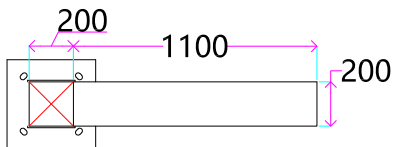

ORDERING CODE

TOP VIEW

BOTTOM VIEW

Specification

Fixture Material	: Die-cast ALuminum
Pole Material	: Aluminum Steel
Fixture Finish	: Powder Coated
Diffuser	: Safety Glass
LED Chip	: CREE
Binning	: 3 step MacAdam
Lifespan	: 50,000 Hrs
CRI	: >70 / >80 / >90
Input Voltage	: 220V / 240V, 50/60Hz
Operating Temperature	: -20°C to +70°C
Warranty	: 5 Years against manufacturing defects

Power (W)	Lumen Lm	IP Rating	Beam Angle	Available CCT
30W	4350Lm	IP65	T I / T II / T III / T IV / T V	2700K
50W	7250Lm			3000K
65W	9425Lm			4000K
75W	10875Lm			6000K