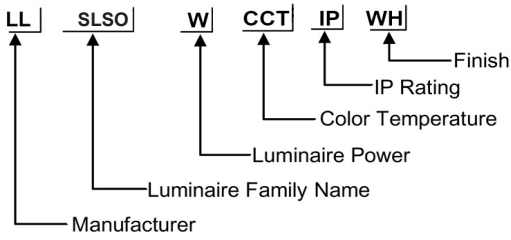

ORDERING CODE

Specification

Fixture Material	: Die-cast ALuminum
Pole Material	: Aluminum Steel
Fixture Finish	: Powder Coated
Diffuser	: Safety Glass
LED Chip	: CREE
Binning	: 3 step MacAdam
Lifespan	: 50,000 Hrs
CRI	: >70 / >80 / >90
Input Voltage	: 220V / 240V, 50/60Hz
Operating Temperature	: -35°C to +55°C
Warranty	: 5 Years against manufacturing defects

Power (W)	Lumen Lm	IP Rating	Beam Angle	Available CCT
30W	4350Lm	IP65	T I / T II / T III / T IV / T V	2700K
60W	8700Lm			3000K
80W	11600Lm			4000K
100W	14500Lm			6000K