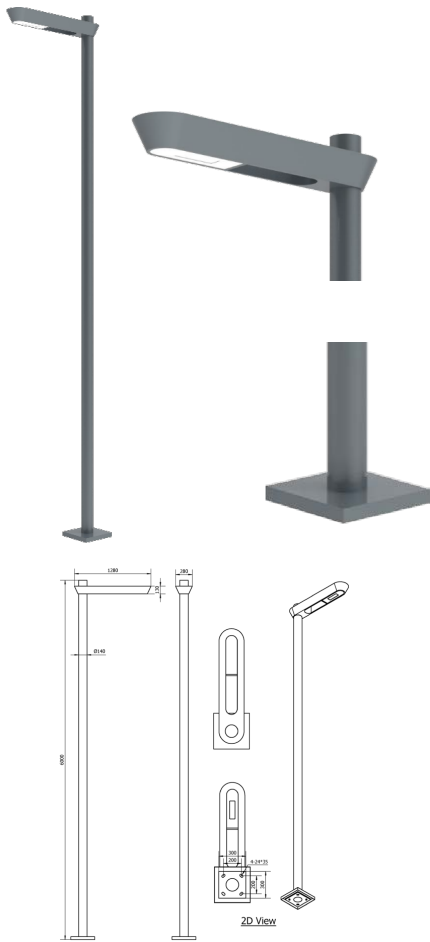

ORDERING CODE

Specification

Fixture Material	: Die-cast ALuminum
Pole Material	: Aluminum Steel
Fixture Finish	: Powder Coated
Diffuser	: Safety Glass
LED Chip	: CREE
Binning	: 3 step MacAdam
Lifespan	: 50,000 Hrs
CRI	: >70 / >80 / >90
Input Voltage	: 220V / 240V, 50/60Hz
Operating Temperature	: -35°C to +55°C
Warranty	: 5 Years against manufacturing defects

Power (W)	Lumen Lm	IP Rating	Beam Angle	Available CCT
30W	4350Lm	IP65	T I / T II / T III / T IV / T V	2700K
60W	8700Lm			3000K
80W	11600Lm			4000K
100W	14500Lm			6000K