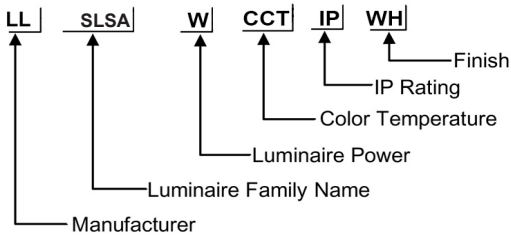

### ORDERING CODE

### Specification

Fixture Material	: Die-cast ALuminum
Pole Material	: Aluminum Steel
Fixture Finish	: Powder Coated
Diffuser	: Safety Glass
LED Chip	: CREE
Binning	: 3 step MacAdam
Lifespan	: 50,000 Hrs
CRI	: >70 / >80 / >90
Input Voltage	: 220V / 240V, 50/60Hz
Operating Temperature	: -35°C to +55°C
Warranty	: 5 Years against manufacturing defects

Power (W)	Lumen Lm	IP Rating	Beam Angle	Available CCT
30W	4350Lm	IP65	T I / T II / T III / T IV / T V	2700K
60W	8700Lm			3000K
80W	11600Lm			4000K
100W	14500Lm			6000K