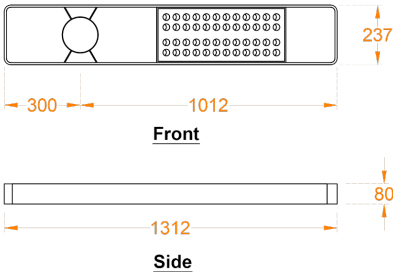

### ORDERING CODE

### Specification

Fixture Material	: Die-cast ALuminum
Pole Material	: Aluminum Steel
Fixture Finish	: Powder Coated
Diffuser	: Safety Glass
LED Chip	: CREE
Binning	: 3 step MacAdam
Lifespan	: 50,000 Hrs
CRI	: >70 / >80 / >90
Input Voltage	: 220V / 240V, 50/60Hz
Operating Temperature	: -35°C to +55°C
Warranty	: 5 Years against manufacturing defects

Power (W)	Lumen Lm	IP Rating	Beam Angle	Available CCT
30W	4350Lm	IP65	T I / T II / T III / T IV / T V	2700K
60W	8700Lm			3000K
80W	11600Lm			4000K
100W	14500Lm			6000K