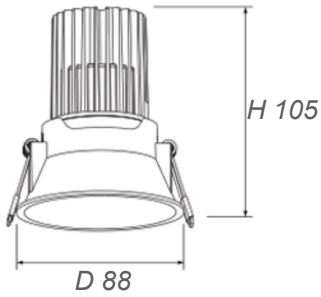

ORDERING CODE

Specification

- Fixture Material : Die Cast Aluminium
- Fixture Finish : Thermoset powder coated in White & Black
- Diffuser : Clear Glass
- LED Chip : CREE
- Binning : 3 step MacAdam
- Lifespan : 50,000Hrs
- CRI : >90
- Input Voltage : 220-240V AC, 50/60Hz
- Operating Temperature : -20°C to 45°C
- Warranty : 5 Years against manufacturing defects

Power (W)	Lumen Lm	IP Rating	Beam Angle	Available CCT
5W	600Lm	IP65	5°/18°/36°/45°/90°	2700K
7W	800Lm			3000K
10W	1000Lm			4000K
12W	1200Lm			5000K
15W	1500Lm			6000K

BEAM
CUSTOM

FINISH
CUSTOM

COLOR
CUSTOM