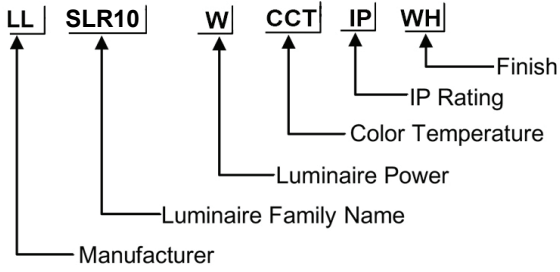

ORDERING CODE

Specification

- Fixture Material : Die Cast Aluminium
- Fixture Finish : Thermoset powder coated in White & Black
- Diffuser : Clear Glass
- LED Chip : CREE
- Binning : 3 step MacAdam
- Lifespan : 50,000Hrs
- CRI : >90
- Input Voltage : 220-240V AC, 50/60Hz
- Operating Temperature : -20°C to 45°C
- Warranty : 5 Years against manufacturing defects

Power (W)	Lumen Lm	IP Rating	Beam Angle	Available CCT
5W	600Lm	IP65	5°/18°/36°/45°/90°	2700K
7W	800Lm			3000K
10W	1000Lm			4000K
12W	1200Lm			5000K
15W	1500Lm			6000K

BEAM
CUSTOM

FINISH
CUSTOM

COLOR
CUSTOM