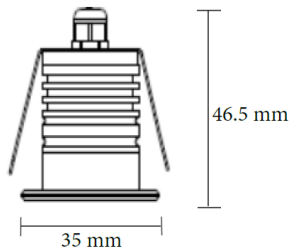

ORDERING CODE

Specification

- Fixture Material : Die Cast Aluminium
- Fixture Finish : Thermoset powder coated in White & Black
- Diffuser : Clear Glass
- LED Chip : CREE
- Binning : 3 step MacAdam
- Lifespan : 50,000Hrs
- CRI : >90
- Input Voltage : 220-240V AC, 50/60Hz
- Operating Temperature : -20°C to 45°C
- Warranty : 5 Years against manufacturing defects

Power (W)	Lumen Lm	IP Rating	Beam Angle	Available CCT
1W	100Lm	IP65	5°/18°/36°/45°/90°	2700K
3W	300Lm			3000K
4W	400Lm			4000K
5W	500Lm			5000K
8W	800Lm			6000K