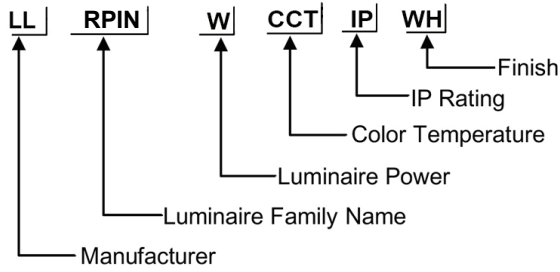

ORDERING CODE

Specification

- Fixture Material : Die Cast Aluminium
- Fixture Finish : Thermoset powder coated in White & Black
- Diffuser : Clear Glass
- LED Chip : CREE
- Binning : 3 step MacAdam
- Lifespan : 50,000Hrs
- CRI : >90
- Input Voltage : 220-240V AC, 50/60Hz
- Operating Temperature : -20°C to 45°C
- Warranty : 5 Years against manufacturing defects

Power (W)	Lumen Lm	IP Rating	Beam Angle	Available CCT
1W	100Lm	IP65	5°/18°/36°/45°/90°	2700K
3W	300Lm			3000K
4W	400Lm			4000K
5W	500Lm			5000K
8W	800Lm			6000K